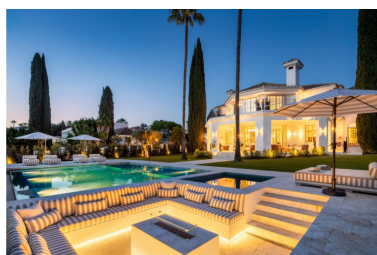

Вилла в Nueva Andalucía

Референция: R5024245

Спальни: 5

Ванные: 8

М²: 722

Цена: 8 900 000 €

Статус: Продажа

Тип недвижимости: Вилла Места: по запросу

День печати : 19th Июнь
2026

Описание: Welcome to this spectacular 5-bedroom luxury villa, ideally situated in the heart of Nueva Andalucía. Set on an expansive 1,959 m² plot with a built area of 722 m², this residence exemplifies sophisticated Mediterranean living, blending timeless elegance with contemporary comfort in one of Marbella's most desirable neighborhoods. Upon arrival, the villa captivates with its immaculate white façade, lush landscaped gardens, and a stately driveway that sets the tone for what lies within. The interiors impress with spacious open-plan living areas, high ceilings, and an abundance of natural light, all enhanced by a refined neutral palette and elegant finishes. The home features multiple living lounges, a bespoke designer kitchen, a state-of-the-art home cinema, a climate-controlled wine bodega, and a fully equipped gym and spa—offering the ultimate in luxury and lifestyle. Each of the five generously sized bedrooms is a private sanctuary, complete with elegant en-suite bathrooms and access to terraces or private garden spaces, allowing for peaceful relaxation. The seamless flow between interior and exterior spaces invites effortless entertaining and year-round enjoyment of Marbella's sunshine. The outdoor areas are equally captivating, boasting a stunning swimming pool, sunken firepit lounge, and expansive terraces ideal for al fresco dining and sunset views. Surrounded by mature cypress trees and lush vegetation, the property enjoys privacy and tranquility, while its elevated position offers scenic views across the golf valley. Located just minutes from prestigious golf courses, elite international schools, luxury shopping, fine dining, and the vibrant Puerto Banús, this villa is a rare gem combining exclusivity, comfort, and exceptional location.