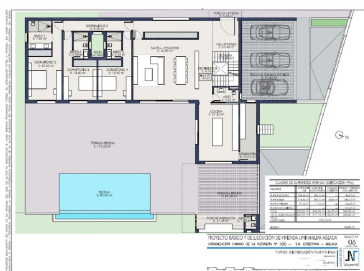

Участок в Esterona

Референция: R5014036

Спальни: по запросу

Ванные: по запросу

М²: 640

Цена: 575 000 €

Статус: Продажа

Тип недвижимости:
Участок

Места: по запросу

День печати : 19th Апрель
2026

Описание: Prime Plot with Sea Views in La Resina Golf, Estepona An exceptional opportunity to build a stunning modern villa on a completely flat 1,237 m² plot overlooking La Resina Golf Course. Recently approved and paid building license included, with a luxury project designed by one of Spain's top architects. The property will feature sea views from the first floor, an infinity pool, and parking for several cars. With a projected value of approx. €2.8M, this is a perfect investment with an estimated ROI of €800,000. The stone retaining wall adds character and privacy. All guarantees are in place—construction can begin almost immediately. Build your dream home or develop to resell. La Resina Golf & Country Club in Estepona, Málaga, is a boutique 9-hole course known for its lush landscaping, immaculate greens, and relaxed atmosphere. Nestled in the New Golden Mile, it offers scenic views of the Mediterranean and nearby mountains. Ideal for players of all levels, the course combines challenge and beauty, with water features and well-kept fairways. The club also features a welcoming clubhouse and practice facilities, making it a favorite for locals and visitors seeking a quality, casual golfing experience on the Costa del Sol. Super location 10 minutes to Estepona town and 14 minutes to Puerto Banus, with Atlas American College walking distance away. Beach a 5 minute drive away. Cafe, Padel and restaurants all walking distance with the golf club house at the end of the road. Surrounded by luxury villas with selling prices over 2.5million euros. Super opportunity and potential to create a family home of your dreams. Also would make an amazing investment for a developer.