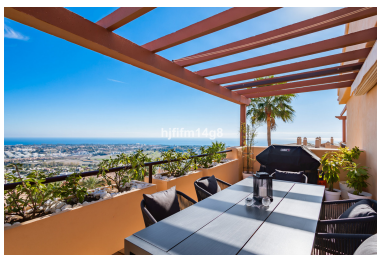

Места: по запросу

День печати : 19th Июнь
2026

Описание: This luxurious single-level penthouse offers stunning panoramic views of the sea and mountains. The property features an entrance hall leading to a spacious living and dining area, which opens onto two terraces: one facing southeast with views of La Concha mountain, the Atalaya Golf Course, and the Mediterranean Sea; the other facing south/southwest, showcasing sweeping vistas of the sea, Gibraltar, and the North African coastline. The open-plan kitchen is fully equipped with top-of-the-line Siemens appliances. The master bedroom boasts an en-suite bathroom and direct access to the terrace. Two additional bedrooms share a well-appointed bathroom. Additional highlights include 24-hour security and concierge services, CCTV surveillance, high-speed fiber-optic internet (100Mb), air conditioning (hot and cold), underfloor heating throughout, and a gas BBQ. Set in a tranquil location, the property is just a 15-minute drive from Puerto Banús and the beach. One parking space included in the price.

Особенности:

Бассейн, Кондиционирование, Вид на море, Вид на горы, Гольф, Частный сад, Лифт, Круглосуточная охрана, Парковочные места