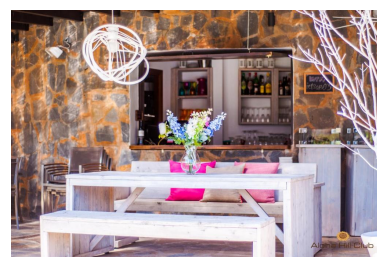

Места: по запросу

День печати : 25th Апрель
2026

Описание: Discover Your Dream Home in Aloha Hill Club: A Luxurious 2-Bedroom Duplex Penthouse Nestled in the heart of the renowned Golf Valley, just 5 minutes from Puerto Banus, this exquisite 2-bedroom duplex penthouse offers an unparalleled living experience. This key-ready property showcases a thoughtfully designed layout across two levels, providing ample space and breathtaking views. Penthouse Features Spacious living area with high ceilings Large double bedroom, bathroom, and guest WC on the main level Master en-suite bedroom with direct access to a private terrace Three terraces offering panoramic views of the pool, gardens, golf courses, and the Mediterranean Sea Built to high standards with stylish, unique design Prime Location and Amenities Aloha Hill Club boasts a privileged position within a 5-star resort-style community. Residents enjoy access to: Three communal swimming pools, including a heated semi-Olympic pool Poolside bar and restaurant serving excellent cuisine year-round State-of-the-art fully equipped gym and spa Children's club Courtesy shuttle bus service Gourmet store and wine cellar Comprehensive concierge, reception, and property management services This fully gated, well-established community offers a winning combination of luxury, security, and convenience. With its prime location in the Golf Valley, residents are just moments away from world-class golf courses and the vibrant Puerto Banus. Don't miss this opportunity to own a piece of paradise in one of Marbella's most sought-after locations. Experience the perfect blend of comfort, style, and resort-like living in this exceptional duplex penthouse at Aloha Hill Club.