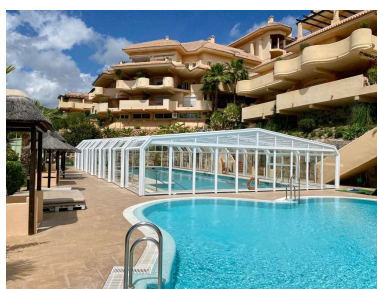

Места: по запросу

День печати : 25th Апрель
2026

Описание: Discover Your Dream Home in Aloha Hill Club: A Luxurious 2-Bedroom Duplex Penthouse Nestled in the heart of the renowned Golf Valley, just 5 minutes from Puerto Banus, this exquisite 2-bedroom duplex penthouse offers an unparalleled living experience. This key-ready property showcases a thoughtfully designed layout across two levels, providing ample space and breathtaking views. Penthouse Features Spacious living area with high ceilings Large double bedroom, bathroom, and guest WC on the main level Master en-suite bedroom with direct access to a private terrace Three terraces offering panoramic views of the pool, gardens, golf courses, and the Mediterranean Sea Built to high standards with stylish, unique design Prime Location and Amenities Aloha Hill Club boasts a privileged position within a 5-star resort-style community. Residents enjoy access to: Three communal swimming pools, including a heated semi-Olympic pool Poolside bar and restaurant serving excellent cuisine year-round State-of-the-art fully equipped gym and spa Children's club Courtesy shuttle bus service Gourmet store and wine cellar Comprehensive concierge, reception, and property management services This fully gated, well-established community offers a winning combination of luxury, security, and convenience. With its prime location in the Golf Valley, residents are just moments away from world-class golf courses and the vibrant Puerto Banus. Don't miss this opportunity to own a piece of paradise in one of Marbella's most sought-after locations. Experience the perfect blend of comfort, style, and resort-like living in this exceptional duplex penthouse at Aloha Hill Club.

Особенности:

Бассейн, Кондиционирование, Обогрев, Вид на море, Вид на горы, Частный сад, Лифт, Парковочные места