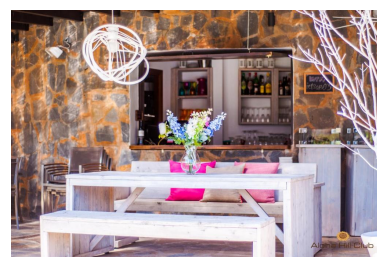

Места: по запросу

День печати : 21st Июнь
2026

Описание: Discover Your Dream Home in Aloha Hill Club: A Luxurious 2-Bedroom Duplex Penthouse Nestled in the heart of the renowned Golf Valley, just 5 minutes from Puerto Banus, this exquisite 2-bedroom duplex penthouse offers an unparalleled living experience. This key-ready property showcases a thoughtfully designed layout across two levels, providing ample space and breathtaking views. Penthouse Features Spacious living area with high ceilings Large double bedroom, bathroom, and guest WC on the main level Master en-suite bedroom with direct access to a private terrace Three terraces offering panoramic views of the pool, gardens, golf courses, and the Mediterranean Sea Built to high standards with stylish, unique design Prime Location and Amenities Aloha Hill Club boasts a privileged position within a 5-star resort-style community. Residents enjoy access to: Three communal swimming pools, including a heated semi-Olympic pool Poolside bar and restaurant serving excellent cuisine year-round State-of-the-art fully equipped gym and spa Children's club Courtesy shuttle bus service Gourmet store and wine cellar Comprehensive concierge, reception, and property management services This fully gated, well-established community offers a winning combination of luxury, security, and convenience. With its prime location in the Golf Valley, residents are just moments away from world-class golf courses and the vibrant Puerto Banus. Don't miss this opportunity to own a piece of paradise in one of Marbella's most sought-after locations. Experience the perfect blend of comfort, style, and resort-like living in this exceptional duplex penthouse at Aloha Hill Club.