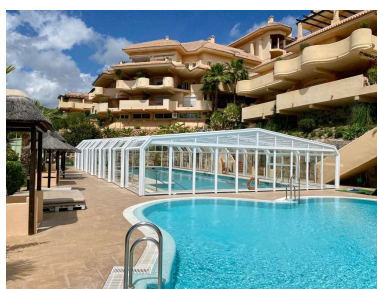

Места: по запросу

День печати : 21st Июнь
2026

Описание: Discover Your Dream Home in Aloha Hill Club: A Luxurious 2-Bedroom Duplex Penthouse Nestled in the heart of the renowned Golf Valley, just 5 minutes from Puerto Banus, this exquisite 2-bedroom duplex penthouse offers an unparalleled living experience. This key-ready property showcases a thoughtfully designed layout across two levels, providing ample space and breathtaking views. Penthouse Features Spacious living area with high ceilings Large double bedroom, bathroom, and guest WC on the main level Master en-suite bedroom with direct access to a private terrace Three terraces offering panoramic views of the pool, gardens, golf courses, and the Mediterranean Sea Built to high standards with stylish, unique design Prime Location and Amenities Aloha Hill Club boasts a privileged position within a 5-star resort-style community. Residents enjoy access to: Three communal swimming pools, including a heated semi-Olympic pool Poolside bar and restaurant serving excellent cuisine year-round State-of-the-art fully equipped gym and spa Children's club Courtesy shuttle bus service Gourmet store and wine cellar Comprehensive concierge, reception, and property management services This fully gated, well-established community offers a winning combination of luxury, security, and convenience. With its prime location in the Golf Valley, residents are just moments away from world-class golf courses and the vibrant Puerto Banus. Don't miss this opportunity to own a piece of paradise in one of Marbella's most sought-after locations. Experience the perfect blend of comfort, style, and resort-like living in this exceptional duplex penthouse at Aloha Hill Club.

Особенности:

Бассейн, Кондиционирование, Обогрев, Вид на море, Вид на горы, Частный сад, Лифт, Парковочные места