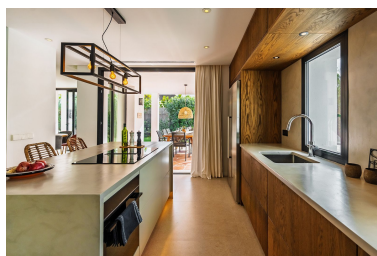

День печати : 30th Январь
2025

Описание: This fantastic villa is located in the middle of the Golf Valley in Nueva Andalucia, a quiet attractive villa area with proximity to golf courses such as Los Naranjos and Las Brisas. Here you live with a 20 minute walk to the nearest restaurants and café. Only a few minutes by car to Puerto Banus or Marbella town which offers a wide range of restaurants and shops. Close to the beach and the long promenade. In Nueva Andalucia there is a supermarket, school, pharmacy and bank. Welcome to a completely newly renovated villa in a modern Scandinavian style with four bedrooms and four bathrooms, 3 of which are en-suite with underfloor heating. The entrance floor has a kitchen with Siemens appliances and a living room in a bright open plan and direct access to the large terrace and garden. Large sliding glass doors that provide natural sunlight throughout the villa. Upper floor with two bedrooms and a balcony that is accessible from both rooms with a lovely view where you can sense La Concha and Los Naranjos golf course. Basement floor with bedroom/en-suite, spacious gym and a separate laundry room. Here there are endless possibilities to decorate how you want and according to your own needs. From the basement you have access to a large garage, storage room and the entrance to the house. Solar cells are installed for the villa's energy consumption, fireplace in the living room for a lovely cozy feeling and natural heating. Newly installed heating/ventilation system that is easily controlled from your phone. Spacious terrace, partly under cover, private pool and outdoor shower. Large plot that provides plenty of space for outdoor activities.