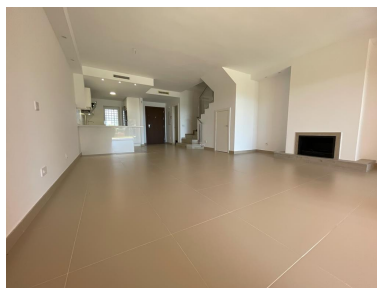

Места: по запросу

День печати : 29th Декабрь  
2024

Таунхаусы

Описание: A three bedroom townhouse located in Paradise Bellevue, in El Paraíso, which is part of the New Golden Mile. Here is a more detailed description of the property features: Location: The house is located in Paradise Bellevue, in El Paraíso, on the New Golden Mile. It stands out for being within walking distance of the beach and various leisure facilities. Orientation: The house has south orientation, which means it probably receives a good amount of sunlight, especially in areas such as the terrace and the garden. Residential Complex: The complex has well-maintained gardens and a large communal pool of lagoon style, providing a pleasant environment and shared recreation areas. Space Distribution: Main level: Includes a living room with fireplace and access to the terrace and private garden. In addition, there is an open kitchen with breakfast bar and a guest toilet. Superior Level: It houses the master suite that has access to a private terrace, as well as two guest rooms that share a bathroom. Solarium: Additional space at the top of the house with large partial views of the sea and the mountain. Internal characteristics: Marble floors: The marble floors are known for their elegance and durability. Empotrated Wardrobes: They offer integrated storage solutions. Air Conditioning: The air conditioning system provides both cooling and heating. In short, this property seems to offer modern amenities, well-distributed spaces and convenient location near the beach and recreational services. The presence of features such as the communal pool and the solarium adds value to the life experience in this residential complex. .