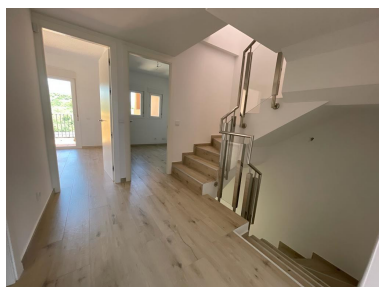

Места: по запросу

День печати : 29th Декабрь  
2024

Таунхаусы

Описание: A three bedroom townhouse located in Paradise Bellevue, in El Paraíso, which is part of the New Golden Mile. Here is a more detailed description of the property features: Location: The house is located in Paradise Bellevue, in El Paraíso, on the New Golden Mile. It stands out for being within walking distance of the beach and various leisure facilities. Orientation: The house has south orientation, which means it probably receives a good amount of sunlight, especially in areas such as the terrace and the garden. Residential Complex: The complex has well-maintained gardens and a large communal pool of lagoon style, providing a pleasant environment and shared recreation areas. Space Distribution: Main level: Includes a living room with fireplace and access to the terrace and private garden. In addition, there is an open kitchen with breakfast bar and a guest toilet. Superior Level: It houses the master suite that has access to a private terrace, as well as two guest rooms that share a bathroom. Solarium: Additional space at the top of the house with large partial views of the sea and the mountain. Internal characteristics: Marble floors: The marble floors are known for their elegance and durability. Empotrated Wardrobes: They offer integrated storage solutions. Air Conditioning: The air conditioning system provides both cooling and heating. In short, this property seems to offer modern amenities, well-distributed spaces and convenient location near the beach and recreational services. The presence of features such as the communal pool and the solarium adds value to the life experience in this residential complex. .