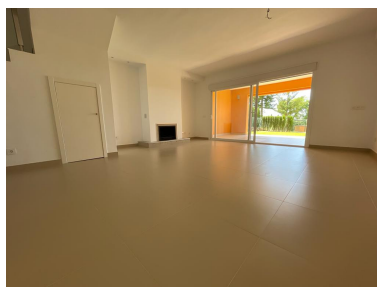

Места: по запросу

День печати : 29th Декабрь  
2024

Таунхаусы

Описание: A three bedroom townhouse located in Paradise Bellevue, in El Paraíso, which is part of the New Golden Mile. Here is a more detailed description of the property features: Location: The house is located in Paradise Bellevue, in El Paraíso, on the New Golden Mile. It stands out for being within walking distance of the beach and various leisure facilities. Orientation: The house has south orientation, which means it probably receives a good amount of sunlight, especially in areas such as the terrace and the garden. Residential Complex: The complex has well-maintained gardens and a large communal pool of lagoon style, providing a pleasant environment and shared recreation areas. Space Distribution: Main level: Includes a living room with fireplace and access to the terrace and private garden. In addition, there is an open kitchen with breakfast bar and a guest toilet. Superior Level: It houses the master suite that has access to a private terrace, as well as two guest rooms that share a bathroom. Solarium: Additional space at the top of the house with large partial views of the sea and the mountain. Internal characteristics: Marble floors: The marble floors are known for their elegance and durability. Empotrated Wardrobes: They offer integrated storage solutions. Air Conditioning: The air conditioning system provides both cooling and heating. In short, this property seems to offer modern amenities, well-distributed spaces and convenient location near the beach and recreational services. The presence of features such as the communal pool and the solarium adds value to the life experience in this residential complex. .