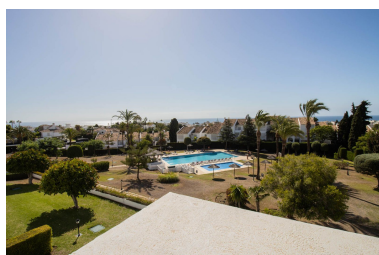

Места: по запросу

День печати : 12th Январь
2025

Описание: Welcome to this stunning 2-bedroom, 2-bathroom penthouse, situated in a very well maintained and financially stable gated urbanization in Nueva Andalucía, Marbella. This property enjoys a tranquil, picturesque setting while remaining close to all amenities and around 10 minutes' walk to the famous Puerto Banús and its beautiful coastline with amazing beaches and different recreation possibilities. Surrounded by world-class golf courses and everything you could ask for in terms of restaurants & services, this private urbanization features a community pool, a children's pool and a well-kept, large garden. This south-facing penthouse is filled with natural light throughout the day and offers stunning views of the Mediterranean Sea and the beautiful La Concha Mountain. The property includes two bedrooms each with their own bathroom, a modern open-plan kitchen, and a bright living room with a fireplace. The living room connects directly to a beautiful terrace with breathtaking sea views. Partially renovated, the home features air conditioning and a cozy fireplace for year-round comfort. Built-in wardrobes in the bedrooms ensure plenty of storage space. Additional features include a private closed garage and a large storage room. Set in a safe, quiet, and upscale neighborhood, this penthouse is perfect for golf enthusiasts and those seeking a luxurious and relaxed lifestyle near Marbella and the beautiful coastline. Whether as a permanent residence or a holiday home, this property offers the perfect blend of comfort, style, and location. Large garage parking spot included as well as community guest parking spaces in front of the gate in the street.

Особенности:

Бассейн, Вид на море, Вид на горы, Частный сад, Парковочные места, Гольф, Дом отдыха, Инвестиции, Люкс