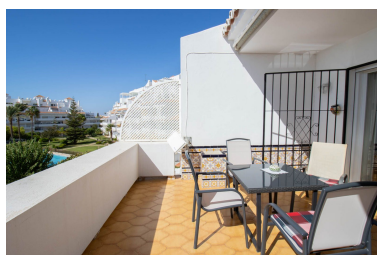

Места: по запросу

День печати : 12th Январь
2025

Описание: Welcome to this stunning 2-bedroom, 2-bathroom penthouse, situated in a very well maintained and financially stable gated urbanization in Nueva Andalucía, Marbella. This property enjoys a tranquil, picturesque setting while remaining close to all amenities and around 10 minutes' walk to the famous Puerto Banús and its beautiful coastline with amazing beaches and different recreation possibilities. Surrounded by world-class golf courses and everything you could ask for in terms of restaurants & services, this private urbanization features a community pool, a children's pool and a well-kept, large garden. This south-facing penthouse is filled with natural light throughout the day and offers stunning views of the Mediterranean Sea and the beautiful La Concha Mountain. The property includes two bedrooms each with their own bathroom, a modern open-plan kitchen, and a bright living room with a fireplace. The living room connects directly to a beautiful terrace with breathtaking sea views. Partially renovated, the home features air conditioning and a cozy fireplace for year-round comfort. Built-in wardrobes in the bedrooms ensure plenty of storage space. Additional features include a private closed garage and a large storage room. Set in a safe, quiet, and upscale neighborhood, this penthouse is perfect for golf enthusiasts and those seeking a luxurious and relaxed lifestyle near Marbella and the beautiful coastline. Whether as a permanent residence or a holiday home, this property offers the perfect blend of comfort, style, and location. Large garage parking spot included as well as community guest parking spaces in front of the gate in the street.

Особенности:

Бассейн, Вид на море, Вид на горы, Частный сад, Парковочные места, Гольф, Дом отдыха, Инвестиции, Люкс