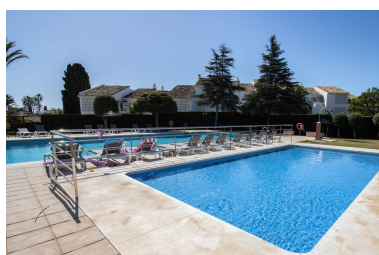

Места: по запросу

День печати : 12th Январь
2025

Описание: Welcome to this stunning 2-bedroom, 2-bathroom penthouse, situated in a very well maintained and financially stable gated urbanization in Nueva Andalucía, Marbella. This property enjoys a tranquil, picturesque setting while remaining close to all amenities and around 10 minutes' walk to the famous Puerto Banús and its beautiful coastline with amazing beaches and different recreation possibilities. Surrounded by world-class golf courses and everything you could ask for in terms of restaurants & services, this private urbanization features a community pool, a children's pool and a well-kept, large garden. This south-facing penthouse is filled with natural light throughout the day and offers stunning views of the Mediterranean Sea and the beautiful La Concha Mountain. The property includes two bedrooms each with their own bathroom, a modern open-plan kitchen, and a bright living room with a fireplace. The living room connects directly to a beautiful terrace with breathtaking sea views. Partially renovated, the home features air conditioning and a cozy fireplace for year-round comfort. Built-in wardrobes in the bedrooms ensure plenty of storage space. Additional features include a private closed garage and a large storage room. Set in a safe, quiet, and upscale neighborhood, this penthouse is perfect for golf enthusiasts and those seeking a luxurious and relaxed lifestyle near Marbella and the beautiful coastline. Whether as a permanent residence or a holiday home, this property offers the perfect blend of comfort, style, and location. Large garage parking spot included as well as community guest parking spaces in front of the gate in the street.

Особенности:

Бассейн, Вид на море, Вид на горы, Частный сад, Парковочные места, Гольф, Дом отдыха, Инвестиции, Люкс