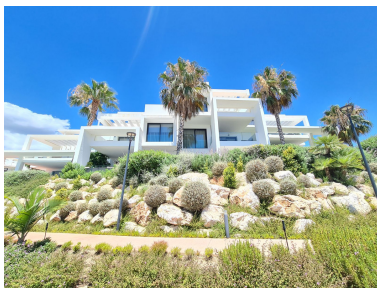

Пентхаус в Benahavís

Референция: R4851646

Спальни: 2

Ванные: 2

М²: 140

Цена: 725 000 €

Статус: Продажа

Тип недвижимости:

Места: по запросу

День печати : 29th Декабрь
2024

Пентхаус

Описание: Absolutely stunning south facing 2 bedroom 2 bathroom penthouse frontline Atalaya Golf with breathtaking views of the golf course, sea and surrounding mountains. Located in an exclusive and secure gated community of just 66 apartments this property has been built to a very high quality and is extremely spacious inside with a large terrace on the first floor and huge rooftop solarium which enjoys sun all day and is the perfect place to entertain and enjoy the panoramic views. There are lush tropical gardens which are immaculately maintained, large swimming pool, gymnasium with good quality free weights and machines and a sauna and steam room. Located steps from the driving range and golf course, a short walk to supermarket, Atalaya College private school, and a cafe. Ten minutes drive from Puerto Banus, the beach and Benahavis Village, this property must be seen to be appreciated. The property comes with secure underground parking and use of a storage room.

Особенности:

Бассейн, Кондиционирование, Вид на море, Вид на горы, Гольф, Частный сад, Парковочные места, Люкс