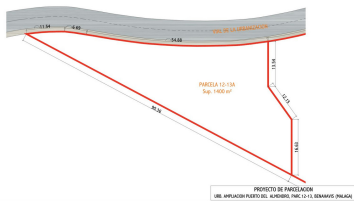

Места: по запросу

День печати : 12th Январь  
2025

---

Описание: Location: Benahavis, Puerto Del Almendro, gated community - La Resina with sea views and license to build in place Spacious plot located in a privileged position, ideal for those seeking the best of both worlds: peace, tranquility, and panoramic views of the surrounding landscape, along with sea views, yet very close to all amenities. The proximity to San Pedro and Puerto Banús ensures easy and quick access to a wide range of services, shops, restaurants, and entertainment options. The development is distinguished by its high security standards, featuring barriers and surveillance cameras at the entrance, providing a safe and exclusive environment for its residents. Additionally, the area is surrounded by lush green spaces and natural trails, offering a perfect setting to enjoy outdoor activities and nature. This unique enclave combines the serenity of a tranquil retreat with the convenience of being close to everything needed for a comfortable and sophisticated life. Perfect for building your dream home in an environment of unparalleled luxury and security.