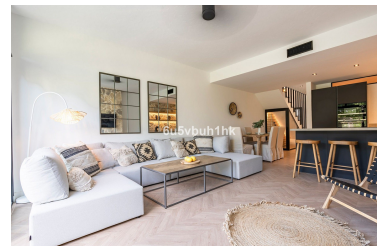

Места: по запросу

День печати : 18th Январь
2025

Таунхаусы

Описание: Exquisite south-facing townhouse conveniently located in the heart of the golf valley of Nueva Andalucía, established within a prestigious gated residential complex boasting round-the-clock security. Adorned with verdant communal gardens, a sparkling swimming pool, and facilities including tennis and padel courts, the complex provides an idyllic retreat for discerning residents. The complex boasts lush communal gardens, a swimming pool, tennis court, and padel court. With views overlooking the frontline Aloha Golf Course, the property is conveniently located just a short drive away from various local amenities, Puerto Banus, and the beaches. Throughout the interior, exceptional high-quality materials and the redesigned space truly deserves to be seen to be fully appreciated. The ground floor features an open-plan layout, highlighted by a striking kitchen fitted with high-end appliances, a dining room featuring a custom-made wine bodega, and a tastefully furnished living room complete with a fireplace. This area opens onto a covered terrace with an al fresco dining area, providing direct access to the communal gardens. Completing this level are two guest bedrooms sharing a bathroom. The first floor comprises a master bedroom with a private terrace offering beautiful views of the Aloha Golf course. Additionally, there is an expansive terrace equipped with a barbecue, ideal for entertaining and enjoying outdoor dining experiences.