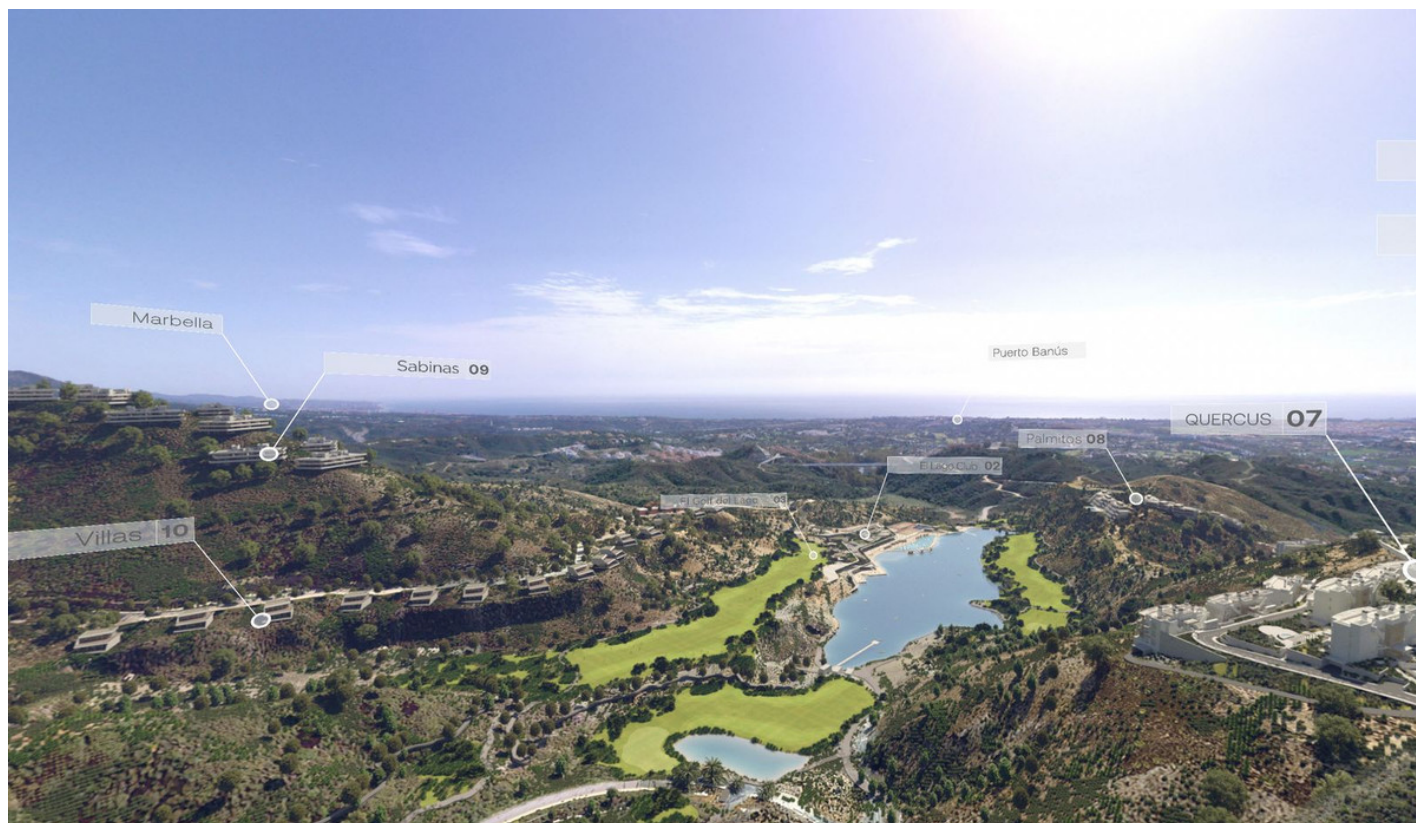

Участок в Venahavís

Референция: R4405132

Спальни: по запросу

Ванные: по запросу

M²: 1 751

Цена: 810 000 €

Статус: Продажа

Тип недвижимости:
Участок

Места: по запросу

День печати : 10th Июнь
2026