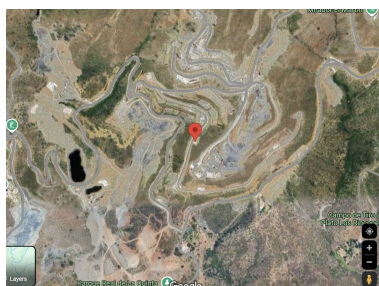

Участок в Venahavís

Референция: R4405132

Спальни: по запросу

Ванные: по запросу

М²: 1 751

Цена: 740 000 €

Статус: Продажа

Тип недвижимости:

Места: по запросу

День печати : 17th Январь

Участок

2025

Описание: Super west facing plot within the area of El Real de la Quinta. This plot is flat and is ready for an architect to come and design a dream home. Overlooking what will be the golf course of this luxurious new area in Benahavis, the villa that is built here will have stunning views and will be able to access incredible facilities. Real de La Quinta Residential Country Club Resort® is an enchanting 200 hectare residential resort, seamlessly integrated into the idyllic foothills of the Sierra de las Nieves overlooking the majestic La Concha mountain, the picturesque Costa del Sol and bordering the UNESCO biosphere reserve. Fulfil your lifestyle dreams with the Real de La Quinta real estate project where nature coexists with the modern world. **GREAT OPPORTUNITY TO OBTAIN A BUILDING PLOT IN THE MOST UP AND COMING LOCATION BUILDING PLOT IN REAL DE LA QUINTA WITH GORGEOUS VIEWS AND WEST ORIENTATION.**

Особенности:

Вид на море, Вид на горы