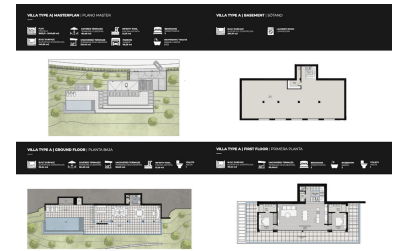

Места: по запросу

День печати : 10th Июнь
2026

Описание: A wonderful opportunity.... Please note: the plans included here are simply an idea. There is no project on this plot. El Real de la Quinta goes from strength to strength and a plot like this one is a diamond with a huge potential. Up to 4 levels can be built on each plot, and a building license can be secured from the Benahavis municipality in as little as 3 months, streamlining the development process. For any interested person or developer, get in touch to find out more about the possibility of building alongside 2 other owners on this location, who have already made significant in-roads into the preparations. Super west facing plot within the area of El Real de la Quinta. This plot is flat and is ready for an architect to come and design a dream home. Overlooking what will be the golf course of this luxurious new area in Benahavis, the villa that is built here will have stunning views and will be able to access incredible facilities. The resort includes premium amenities, such as a central lake, clubhouse with outdoor swimming pool, gym, spa, tennis courts, and a golf course with its own academy. Additionally, the nearby 5-star hotel, operated by the esteemed Banyan Tree Group, enhances the area's prestige. Real de La Quinta Residential Country Club Resort® is an enchanting 200 hectare residential resort, seamlessly integrated into the idyllic foothills of the Sierra de las Nieves overlooking the majestic La Concha mountain, the picturesque Costa del Sol and bordering the UNESCO biosphere reserve. Fulfil your lifestyle dreams with the Real de La Quinta real estate project where nature coexists with the modern world. GREAT OPPORTUNITY TO OBTAIN A BUILDING PLOT IN THE MOST UP AND COMING LOCATION BUILDING PLOT IN REAL DE LA QUINTA WITH GORGEOUS VIEWS AND WEST ORIENTATION.