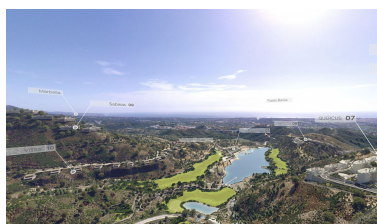

Места: по запросу

День печати : 17th Январь

Участок

2025

Описание: Super west facing plot within the area of El Real de la Quinta. This plot is flat and is ready for an architect to come and design a dream home. Overlooking what will be the golf course of this luxurious new area in Benahavis, the villa that is built here will have stunning views and will be able to access incredible facilities. Real de La Quinta Residential Country Club Resort® is an enchanting 200 hectare residential resort, seamlessly integrated into the idyllic foothills of the Sierra de las Nieves overlooking the majestic La Concha mountain, the picturesque Costa del Sol and bordering the UNESCO biosphere reserve. Fulfil your lifestyle dreams with the Real de La Quinta real estate project where nature coexists with the modern world. **GREAT OPPORTUNITY TO OBTAIN A BUILDING PLOT IN THE MOST UP AND COMING LOCATION BUILDING PLOT IN REAL DE LA QUINTA WITH GORGEOUS VIEWS AND WEST ORIENTATION.**

Особенности:

Вид на море, Вид на горы