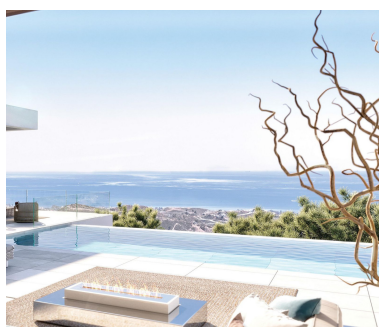

Места: по запросу

День печати : 11th Апрель

Участок

2026

Описание: A wonderful opportunity.... Please note: the plans included here are simply an idea. There is no project on this plot. El Real de la Quinta goes from strength to strength and a plot like this one is a diamond with a huge potential. Up to 4 levels can be built on each plot, and a building license can be secured from the Benahavis municipality in as little as 3 months, streamlining the development process. For any interested person or developer, get in touch to find out more about the possibility of building alongside 2 other owners on this location, who have already made significant in-roads into the preparations. Super west facing plot within the area of El Real de la Quinta. This plot is flat and is ready for an architect to come and design a dream home. Overlooking what will be the golf course of this luxurious new area in Benahavis, the villa that is built here will have stunning views and will be able to access incredible facilities. The resort includes premium amenities, such as a central lake, clubhouse with outdoor swimming pool, gym, spa, tennis courts, and a golf course with its own academy. Additionally, the nearby 5-star hotel, operated by the esteemed Banyan Tree Group, enhances the area's prestige. Real de La Quinta Residential Country Club Resort® is an enchanting 200 hectare residential resort, seamlessly integrated into the idyllic foothills of the Sierra de las Nieves overlooking the majestic La Concha mountain, the picturesque Costa del Sol and bordering the UNESCO biosphere reserve. Fulfil your lifestyle dreams with the Real de La Quinta real estate project where nature coexists with the modern world. GREAT OPPORTUNITY TO OBTAIN A BUILDING PLOT IN THE MOST UP AND COMING LOCATION BUILDING PLOT IN REAL DE LA QUINTA WITH GORGEOUS VIEWS AND WEST ORIENTATION.

Особенности:

Вид на море, Вид на горы