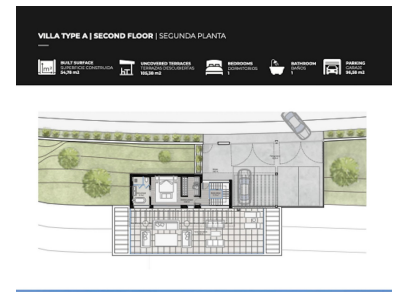

Места: по запросу

День печати : 11th Апрель

Участок

2026

Описание: A wonderful opportunity.... Please note: the plans included here are simply an idea. There is no project on this plot. El Real de la Quinta goes from strength to strength and a plot like this one is a diamond with a huge potential. Up to 4 levels can be built on each plot, and a building license can be secured from the Benahavis municipality in as little as 3 months, streamlining the development process. For any interested person or developer, get in touch to find out more about the possibility of building alongside 2 other owners on this location, who have already made significant in-roads into the preparations. Super west facing plot within the area of El Real de la Quinta. This plot is flat and is ready for an architect to come and design a dream home. Overlooking what will be the golf course of this luxurious new area in Benahavis, the villa that is built here will have stunning views and will be able to access incredible facilities. The resort includes premium amenities, such as a central lake, clubhouse with outdoor swimming pool, gym, spa, tennis courts, and a golf course with its own academy. Additionally, the nearby 5-star hotel, operated by the esteemed Banyan Tree Group, enhances the area's prestige. Real de La Quinta Residential Country Club Resort® is an enchanting 200 hectare residential resort, seamlessly integrated into the idyllic foothills of the Sierra de las Nieves overlooking the majestic La Concha mountain, the picturesque Costa del Sol and bordering the UNESCO biosphere reserve. Fulfil your lifestyle dreams with the Real de La Quinta real estate project where nature coexists with the modern world. GREAT OPPORTUNITY TO OBTAIN A BUILDING PLOT IN THE MOST UP AND COMING LOCATION BUILDING PLOT IN REAL DE LA QUINTA WITH GORGEOUS VIEWS AND WEST ORIENTATION.