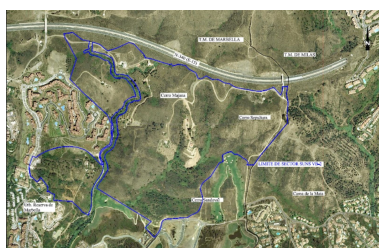

Участок в Las Chapas

Референция: R4360702

Спальни: по запросу

Ванные: по запросу

M²: 21 458

Цена: 2 146 000 €

Статус: Продажа

Тип недвижимости:
Участок

Места: по запросу

День печати : 10th Январь
2025

Описание: This sector has a total area of 710,458 m², of which 21,458 m² corresponds to this farm. It represents 3.02% of rights and obligations. The sector has a buildable area of 57,234.29 m² for Free Income Housing IN LOW DENSITY, 380 houses in Poblado Mediterráneo and 11 isolated houses. Buildable area of 40,362 m² for Hotels. 3,000 m² Economic Activities Golf Club and Commercial Area Which makes a total of 100,596.29 m² of surface area. Therefore $100,596.29 \text{ m}^2 \times 3.02\% = 3,038 \text{ m}^2$ of buildable area, which would correspond to this plot.

Особенности:

Вид на море, Вид на горы, Гольф, Перепродажа