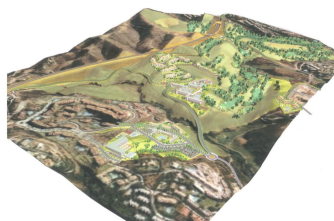

Участок в Las Chapas

Референция: R4360702

Спальни: по запросу

Ванные: по запросу

M²: 21 458

Цена: 2 146 000 €

Статус: Продажа

Тип недвижимости:
Участок

Места: по запросу

День печати : 10th Январь
2025

Описание: This sector has a total area of 710,458 m², of which 21,458 m² corresponds to this farm. It represents 3.02% of rights and obligations. The sector has a buildable area of 57,234.29 m² for Free Income Housing IN LOW DENSITY, 380 houses in Poblado Mediterráneo and 11 isolated houses. Buildable area of 40,362 m² for Hotels. 3,000 m² Economic Activities Golf Club and Commercial Area Which makes a total of 100,596.29 m² of surface area. Therefore $100,596.29 \text{ m}^2 \times 3.02\% = 3,038 \text{ m}^2$ of buildable area, which would correspond to this plot.

Особенности:

Вид на море, Вид на горы, Гольф, Перепродажа