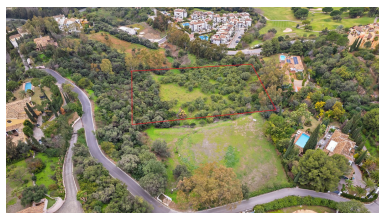

Участок в Benahavís

Референция: R4243903

Спальни: по запросу

Ванные: по запросу

М²: 5 138

Цена: 1 200 000 €

Статус: Продажа

Тип недвижимости:
Участок

Места: по запросу

День печати : 17th Январь
2025

Описание: The surroundings are very quiet and adorned with many trees and healthy vegetation. Very large and flat southwest-facing plot with sea views - Plot size of 5,138m² (minimum 3000m²) - Buildable: 0.20 - Occupation: 20% - 2 floors Close to Los Arqueros golf course and 10 minutes by car from the Guadalmina Shopping Center and the town of San Pedro, 15 minutes to Puerto Banús and 20 minutes to the center of Marbella town. A project was made and has been submitted to the Benahavís urban planning department but has not been paid for. URBAN CERTIFICATE, TOPOGRAPHIC PLAN, GEOTECHNICAL REPORT, PROJECT, DEMOLITION AND EARTH MOVEMENT BUDGET, NOTA SIMPLE.