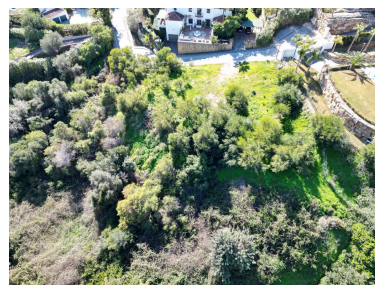

Места: по запросу

День печати : 20th Январь

Участок

2025

Описание: Investment opportunity in Puerto Del Almendro, Benahavis. Plot with total m² of 2.952m. South / East facing plot with views of the sea on the 1st floor. Frontline golf of Los Arqueros. Min. Plotsize 3.000 m² with a build percentage of 20% / 590.4 m². The plot is licenced for a house covering up to 590.4 m² of ground floor plus first floor and terraces. The basement can be the same size of the groundfloor. Can build up to 7m in height.

Особенности:

Вид на море, Вид на горы, Гольф