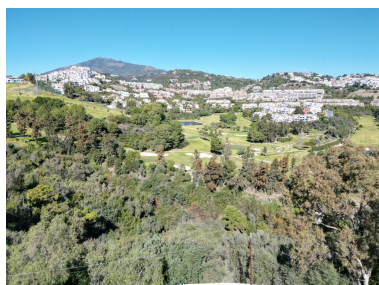

Места: по запросу

День печати : 20th Январь

Участок

2025

Описание: Investment opportunity in Puerto Del Almendro, Benahavis. Plot with total m² of 2.952m. South / East facing plot with views of the sea on the 1st floor. Frontline golf of Los Arqueros. Min. Plotsize 3.000 m² with a build percentage of 20% / 590.4 m². The plot is licenced for a house covering up to 590.4 m² of ground floor plus first floor and terraces. The basement can be the same size of the groundfloor. Can build up to 7m in height.

Особенности:

Вид на море, Вид на горы, Гольф