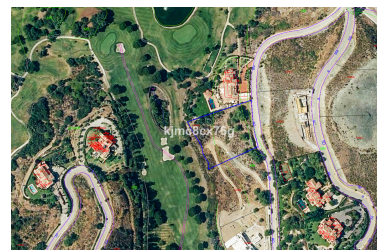

Места: по запросу

День печати : 15th Январь
2025

Участок

Описание: This is one of the very last front-line golf plots available on the very prestigious Marbella Club Golf Resort and has magnificent views to the golf course, social club and the sea. The plot has a total area of 4,427 m² and a building allowance of 490 m², which refers to built areas above ground only (it does not include basements, patches or terraces). The Marbella Golf Club Course is a perfect blend of nature, golf, unique restaurant and service excellence. The club has highly developed streets and security, etc and sits amongst the hills of Benahavis. This magnificent golf course sits in the heart of the Costa del Sol and enjoys spectacular views of Gibraltar, the African coastline, Mediterranean Sea and the surrounding mountains: a truly wonderful place to live. Attached to the course, the club boasts the famous Marbella Club Equestrian Centre and its unique luxury livery stables. The Equestrian Centre is proud to hold the Spanish National Show Jumping Competitions and has a state of the art modern arena - perfect to learn to ride a horse in.