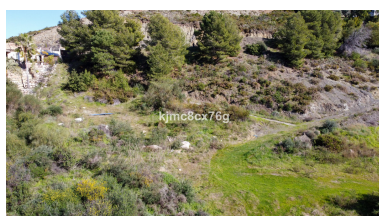

Места: по запросу

День печати : 15th Январь
2025

Участок

Описание: This is one of the very last front-line golf plots available on the very prestigious Marbella Club Golf Resort and has magnificent views to the golf course, social club and the sea. The plot has a total area of 4,427 m² and a building allowance of 490 m², which refers to built areas above ground only (it does not include basements, patches or terraces). The Marbella Golf Club Course is a perfect blend of nature, golf, unique restaurant and service excellence. The club has highly developed streets and security, etc and sits amongst the hills of Benahavis. This magnificent golf course sits in the heart of the Costa del Sol and enjoys spectacular views of Gibraltar, the African coastline, Mediterranean Sea and the surrounding mountains: a truly wonderful place to live. Attached to the course, the club boasts the famous Marbella Club Equestrian Centre and its unique luxury livery stables. The Equestrian Centre is proud to hold the Spanish National Show Jumping Competitions and has a state of the art modern arena - perfect to learn to ride a horse in.