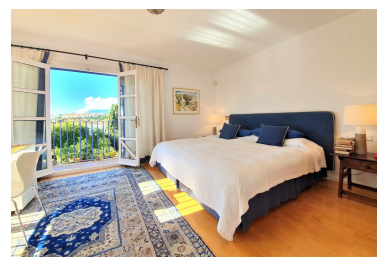

День печати : 27th
Сентябрь 2024

Описание: Traditional, charming, family villa with a real home feeling ☐☐ Guadalmina Alta. Close to Puerto Banus and Marbella. Quiet, well-kept neighbourhood of villas only and with 2 nice golf courses in the neighbourhood. The villa offers : entrance hall, guest toilet, large rustic kitchen with utility room, cosy large living room and dining room both with light shaft, library / TV room with open fireplace, leading to a large open terrace with partial cover. A staircase gives direct access from this terrace to the garden. On the first floor is a very pleasant guest room with private bathroom. On top of it there is a roof terrace with views of the golf course, mountain landscape and the sea. Downstairs, on the garden level, there is the large master bedroom with en suite bathroom and direct access to the garden and to the saltwater pool. Furthermore, there are two other bedrooms sharing a bathroom on this level. From these rooms you can also go directly into the garden. The entire house has a lot of brightness all day long. Underfloor heating by solar panels and heat pump. Wood and terracotta floors, wooden windows, artistic Spanish window bars and the associated shutters give this villa a romantic Mediterranean charm. Subtropical mature garden, with many palm trees, flowers and many fruits trees such as lemons, oranges, mango, bananas and grapes. Own well, 100 meter deep, for garden irrigation without costs. Water reservoir. Store room. A closed garage and an open parking on the plot. In the garden there is a barbecue house, with BBQ and kitchen, dining area for the whole family, a room that is good as a gym / bedroom / dressing room and sauna, shower room. This house is a perfect family home