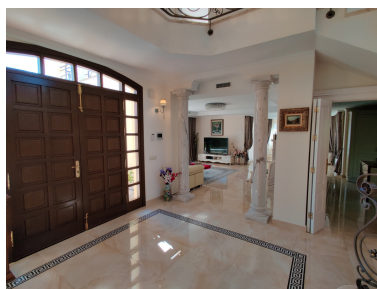

Вилла в Hacienda Las Chapas

Референция: R3527752

Спальни: 4

Ванные: 6

М²: 401

Цена: 2 450 000 €

Статус: Продажа

Тип недвижимости: Вилла Места: по запросу

День печати : 22nd Январь
2025

Описание: Luxurious New Villa with stunning sea views, surrounded by lush vegetation, is located in one of the most prestigious urbanizations of Marbella - Hacienda Las Chapas. There is 24-hour security on the territory of the disposal with constant patrolling of all streets. In addition, the house has an independent security system with video recording. The villa is built to high quality standards using expensive and quality materials. Convenient location, from the airport of Malaga - 30 minutes, to the center of Marbella - 10 minutes by car. Within walking distance are the sea, restaurants, a pharmacy, shops. The villa is located on 3 floors, on all floors - underfloor heating, including all bathrooms. In the cool season, the house is warm and cozy. The house has 1 bedroom on the ground floor, 2 bedrooms on the first floor and 1 bedroom with a separate entrance from the garden, which makes it perfect to use a separate apartment. Each bedroom with its own private bathroom and dressing room + 2 guest bathrooms. The kitchen is fully equipped with modern appliances, stove - gas. Garage for 3 cars. On the ground floor there is a large dressing room, several pantries, a laundry room, a bathroom, an engine room, a gardener's room. Large pool - 13x5 meters Hot water is heated by the energy of solar panels and is duplicated by the operation of a freestanding gas boiler. There is an additional filter for water purification. All glazing in the house is vandal proof. On the roof of the house there is a terrace closed on all sides, on which there are solar panels and air conditioning units. Nothing spoils this amazing architecture.