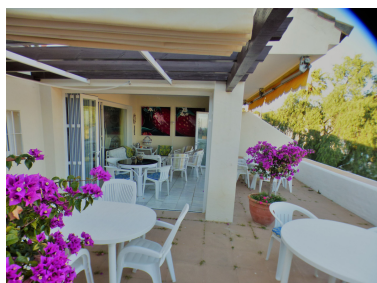

Места: по запросу

День печати : 22nd Январь
2025

Таунхаусы

Описание: EXCLUSIVE - ALOHA, NUEVA ANDALUCIA - Elevated 5 bedroomed townhouse with large 'L' shaped terrace and panoramic views to golf, the Mediterranean and La Concha. New bifold double aspect framed doors on inner terrace with patio doors into lounge with wood burning closed fire, split level dining area, bedroom with shower room, fully fitted kitchen, hallway, 2nd bathroom with shower and double basin unit and 2nd ground floor double bedroom with patio doors to terrace. The next level has 3 bedrooms, 2 bathrooms, the master with en-suite and terrace with built-in storage cupboard and stunning open views. This very comfortable family home has internal storage cupboards as well as each bedroom having robes, A/C hot and cold, marble floors and has had some refurbishment in bathrooms and kitchen. This is a fantastic property in a super tranquil complex with only 50 houses, is gated, very well maintained and has heated outdoor pool, tennis and padel courts (both newly fenced), large gardens, and covered communal parking. Aloha Golf Club, Aloha International College, Spanish schools for both Junior and secondary pupils, restaurants, supermarkets and many other facilities are just 3 minutes drive and the beaches and Puerto Banus is 6 minutes drive. Malaga airport 45 minutes.

Особенности:

Бассейн, Кондиционирование, Вид на море, Вид на горы, Гольф, Частный сад, Парковочные места, Перепродажа