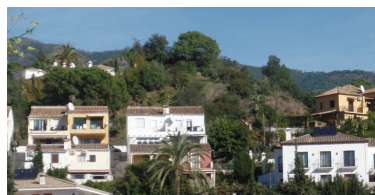

Места: по запросу

День печати : 19th Январь

Участок

2025

Описание: The most important building land in Benahavis village for years. HILL TOP plot of 2320m² south facing located in the centre of the Benahavis village with panoramic views to the mountains . It is possible build either one or two contemporary style villas on the plot subject to planning. This is a unique plot of land within 3 minutes walk to the main street.