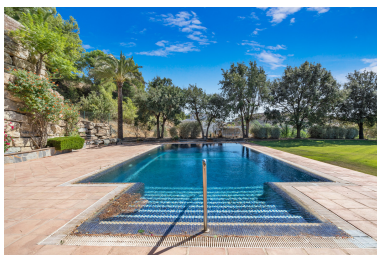

День печати : 19th Январь
2025

Описание: This impressive home is situated in THE MARBELLA CLUB GOLF RESORT AND IS IDEAL FOR A GOLFING FAMILY AS IT HAS DIRECT ACCESS ONTO THE GOLF COURSE. You enter the property through the electric gates and have a sweeping drive taking you to the spacious parking area as well as the spacious garage. There is a covered porch and as you enter through the front door you are greeted by a fabulous reception hall with double height ceiling and the galleried landing. Through the glass you can see the spectacular views of the golf course and the mountains in the distance. The focal point of this property is the drawing room having a cathedral ceiling and inset lighting. You have bookcases and fitted cupboards either side of the fabulous fireplace. Behind one of the bookcases you have a secret door. From here you can access the terrace and the dining room that has a high ceiling and perfect for entertaining your guests. The fully fitted kitchen is spacious and has a breakfast area as well as underfloor heating. Adjacent you have the laundry room/larder with plenty of space for storage. Within the garage there is a service room that houses the water system and stores the hot water from the solar panels. Also on the ground floor you have three double bedrooms with ensuite bathroom or shower room. They all have fitted wardrobes and bedrooms 3 and 4 are linked by a balcony from where you can enjoy the sea, golf and mountain views. This wing of the home has a guest cloakroom and taking the stairs down to the basement you find the beautifully designed bodega and storage area. By the side of the bodega there is a small doorway that takes you to the part of the basement that has not yet been developed but you could easily install an indoor pool and spa area. Taking the impressive staircase up to gallery you encounter the master bedroom suite that offers a balcony, fireplace and a cathedral style ceiling. The ensuite bathroom has two hand basins, shower and a Jacuzzi bath plus a separate toilet. There is also a large dressing room. Outside the villa you have the main spacious terrace with a delightful covered area ideal for dining and relaxing. From here you have beautiful views of the golf course, the mountain, lakes, countryside and the coast. The garden is accessed by going down a few steps and here you have the infinity heated pool. There is also a pool house with changing room, toilet and it also houses the pump room and the garden equipment. The garden has beautiful mature shrubs, plants and trees and there is also an orchard with a variety of fruit trees. Easy viewings