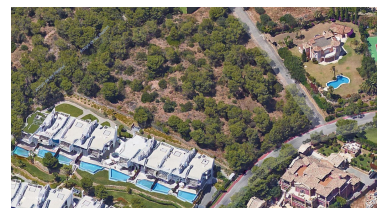

Parcela en Sierra Blanca

Referencia: R2861339

Dormitorios: por petición

Baños: por petición

M²: 10.770

Precio: 10.780.000 €

Estado: Venta

Tipo de propiedad: Parcela Plazas: por petición

Día de la impresión : 20th
Junio 2026

Descripción: This fantastic plot is the last remaining big plot for sale on the ultra exclusive and prestigious Marbella Sierra Blanca urbanisation. Located within the world famous Golden Mile - Marbella - it is only a few short minutes drive from Puerto Banus, Marbella and from the best beaches and restaurants of the coast. Its unique location depicts ultimate luxury and ecological richness merging. The land is bordered by the nature reserve of Nagueles pine forest to the west and flanked by the serenity of La Concha mountain. This plot is also on a cul-de-sac, guaranteeing a calm and non-transitted area. Gentle slopes provide natural landscaping and facilitate construction, ensuring unique panoramic views of the Mediterranean Sea, the Marbella Coastline, Gibraltar, and in distance the Coast of Africa itself. This exclusive estate offers the possibility to build the finest residential project available within the urbanisation. The edificability and building potential has increased out of the 10.700m² which gives the possibility to build up to 20 villas.