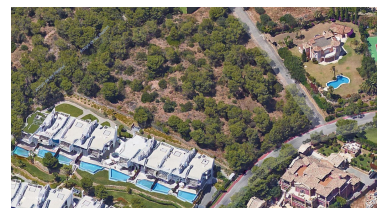

Parcela en Sierra Blanca

Referencia: R2861339

Dormitorios: por petición

Baños: por petición

M²: 10.770

Precio: 10.780.000 €

Estado: Venta

Tipo de propiedad: Parcela Plazas: por petición

Día de la impresión : 3rd
Mayo 2026

Descripción: This fantastic plot is the last remaining big plot for sale on the ultra exclusive and prestigious Marbella Sierra Blanca urbanisation. Located within the world famous Golden Mile - Marbella - it is only a few short minutes drive from Puerto Banus, Marbella and from the best beaches and restaurants of the coast. Its unique location depicts ultimate luxury and ecological richness merging. The land is bordered by the nature reserve of Nagueles pine forest to the west and flanked by the serenity of La Concha mountain. This plot is also on a cul-de-sac, guaranteeing a calm and non-transitted area. Gentle slopes provide natural landscaping and facilitate construction, ensuring unique panoramic views of the Mediterranean Sea, the Marbella Coastline, Gibraltar, and in distance the Coast of Africa itself. This exclusive estate offers the possibility to build the finest residential project available within the urbanisation. The edificability and building potential has increased out of the 10.700m² which gives the possibility to build up to 20 villas.