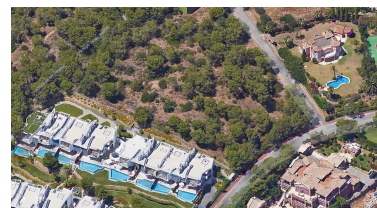

Parcela en Sierra Blanca

Referencia: R2861339

Dormitorios: por petición

Baños: por petición

M²: 10.770

Precio: 10.780.000 €

Estado: Venta

Tipo de propiedad: Parcela Plazas: por petición

Día de la impresión : 18th
Enero 2025

Descripción: This fantastic plot is the last remaining big plot for sale on the ultra exclusive and prestigious Marbella Sierra Blanca urbanisation. Located within the world famous Golden Mile - Marbella - it is only a few short minutes drive from Puerto Banus, Marbella and from the best beaches and restaurants of the coast. Its unique location depicts ultimate luxury and ecological richness merging. The land is bordered by the nature reserve of Nagueles pine forest to the west and flanked by the serenity of La Concha mountain. This plot is also on a cul-de-sac, guaranteeing a calm and non-transitted area. Gentle slopes provide natural landscaping and facilitate construction, ensuring unique panoramic views of the Mediterranean Sea, the Marbella Coastline, Gibraltar, and in distance the Coast of Africa itself. This exclusive estate offers the possibility to build the finest residential project available within the urbanisation. The edificability and building potential has increased out of the 10.700m² which gives the possibility to build up to 20 villas.