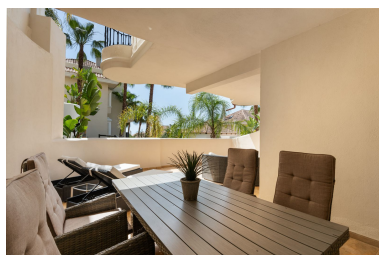

Parking places: by request

Printing day : 19th June
2026

Overview: Welcome to this fantastic residence in the popular Aloha Hill Club - a comfortable and exclusive accommodation in the heart of Nueva Andalucía. An attractive south facing apartment with a private terrace of 40 sqm, perfect for sunny days, parts of the terrace have a roof which is perfect for the hottest days. The terrace has space for a dining table, sun loungers and lounge furniture. The apartment offers an open and social floor plan with stylish kitchen adjacent to the living room and exit to the terrace. Two spacious bedrooms and two newly renovated bathrooms. Aloha Hill Club - An exclusive community in Nueva Andalucía: Gated community with very good security and services. It is one of the most sought-after communities in Nueva Andalucía and offers exceptional living. It has everything you could wish for: Several outdoor pool areas, one of which has a fantastic restaurant, there is also a heated outdoor pool but also a spa with sauna and indoor pool, a large gym that also suits the discerning, concierge service, storage room and garage. The well-managed community combines vacation luxury with practical amenities - perfect for both permanent and vacation living. For those who wish, there is also the possibility to rent out the property directly through the association. Briefly about the property: - South facing apartment - 2 bedrooms & 2 bathrooms - Open plan kitchen - Large terrace of 40 sqm - Access to swimming pools, heated pools, gym, spa & restaurant - Quiet and safe area close to golf and Puerto Banús and Marbella This is a home to enjoy - contact us for more information or to book a viewing! It is possible to buy the Swedish company that owns the property.