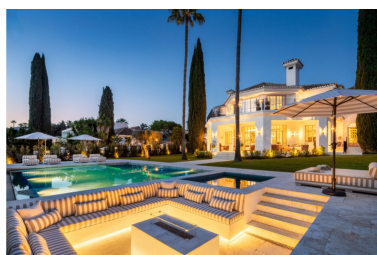

Parking places: by request

Printing day : 19th April
2026

Overview: Welcome to this spectacular 5-bedroom luxury villa, ideally situated in the heart of Nueva Andalucía. Set on an expansive 1,959 m² plot with a built area of 722 m², this residence exemplifies sophisticated Mediterranean living, blending timeless elegance with contemporary comfort in one of Marbella's most desirable neighborhoods. Upon arrival, the villa captivates with its immaculate white façade, lush landscaped gardens, and a stately driveway that sets the tone for what lies within. The interiors impress with spacious open-plan living areas, high ceilings, and an abundance of natural light, all enhanced by a refined neutral palette and elegant finishes. The home features multiple living lounges, a bespoke designer kitchen, a state-of-the-art home cinema, a climate-controlled wine bodega, and a fully equipped gym and spa—offering the ultimate in luxury and lifestyle. Each of the five generously sized bedrooms is a private sanctuary, complete with elegant en-suite bathrooms and access to terraces or private garden spaces, allowing for peaceful relaxation. The seamless flow between interior and exterior spaces invites effortless entertaining and year-round enjoyment of Marbella's sunshine. The outdoor areas are equally captivating, boasting a stunning swimming pool, sunken firepit lounge, and expansive terraces ideal for al fresco dining and sunset views. Surrounded by mature cypress trees and lush vegetation, the property enjoys privacy and tranquility, while its elevated position offers scenic views across the golf valley. Located just minutes from prestigious golf courses, elite international schools, luxury shopping, fine dining, and the vibrant Puerto Banús, this villa is a rare gem combining exclusivity, comfort, and exceptional location.

Features:

Pool, Private garden, Parking