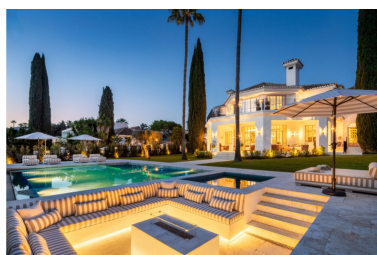

Parking places: by request

Printing day : 19th June
2026

Overview: Welcome to this spectacular 5-bedroom luxury villa, ideally situated in the heart of Nueva Andalucía. Set on an expansive 1,959 m² plot with a built area of 722 m², this residence exemplifies sophisticated Mediterranean living, blending timeless elegance with contemporary comfort in one of Marbella's most desirable neighborhoods. Upon arrival, the villa captivates with its immaculate white façade, lush landscaped gardens, and a stately driveway that sets the tone for what lies within. The interiors impress with spacious open-plan living areas, high ceilings, and an abundance of natural light, all enhanced by a refined neutral palette and elegant finishes. The home features multiple living lounges, a bespoke designer kitchen, a state-of-the-art home cinema, a climate-controlled wine bodega, and a fully equipped gym and spa—offering the ultimate in luxury and lifestyle. Each of the five generously sized bedrooms is a private sanctuary, complete with elegant en-suite bathrooms and access to terraces or private garden spaces, allowing for peaceful relaxation. The seamless flow between interior and exterior spaces invites effortless entertaining and year-round enjoyment of Marbella's sunshine. The outdoor areas are equally captivating, boasting a stunning swimming pool, sunken firepit lounge, and expansive terraces ideal for al fresco dining and sunset views. Surrounded by mature cypress trees and lush vegetation, the property enjoys privacy and tranquility, while its elevated position offers scenic views across the golf valley. Located just minutes from prestigious golf courses, elite international schools, luxury shopping, fine dining, and the vibrant Puerto Banús, this villa is a rare gem combining exclusivity, comfort, and exceptional location.

Features:

Pool, Private garden, Parking