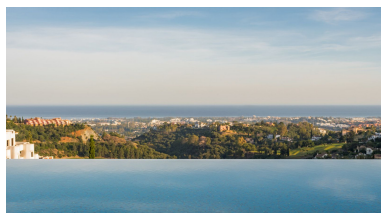

Parking places: by request

Printing day : 20th June
2026

Overview:Huge mansion with panoramic sea views Beautiful villa designed by one of the best architects Pablo Villarroell, offers the best quality, privacy and amazing se views situated in the quite and prestigious area of Benahavis. The villa is distributed in 3 levels was designed as a perfect family home. Majestic entrance with the biggest artificial cascade in Andalucia, high ceilings, woody and marble floors, pool 6x12 meters, garden house with a kitchenette and dinning area. On the ground floor you will an amazing entrance that leads to the special living room that connected with the fully equipped kitchen, 4 spacious bedrooms in suite with the access to the garden and sea views, guest toilet . On the first floor there are another 4 bedrooms en-suite including a master bedroom all with sea views, 1 storage and 1 office. The basement consists of laundry room, garage for 4 cars, storage, machine room, guest toilet, entertainment room, a huge office and staff apartment. Other features: under floor heating throughout, lift, pool with salt water and protection cover, alarm system, Italian kitchen.

Features:

Pool, Air conditioning, Sea views, Mountain views, Golf, Lift, Private garden, 24H Security, Parking, Luxury, Resale