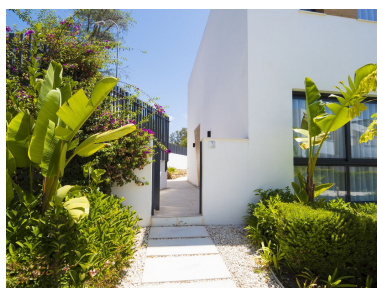

Printing day : 21st June
2026

Overview: Magnificent Four-Bedroom Townhouse in Marein Village, Los Naranjos, Marbella Discover this stunning, brand-new townhouse in the prestigious Marein Village, nestled in the heart of Los Naranjos, Marbella. Located just 2.4 km from the iconic Puerto Banús, this exclusive residence offers unparalleled convenience, with Aloha School, the Manolo Santana Golf Club, and a Mercadona supermarket all within walking distance. A New Standard of Modern and Functional Living Marein Village is an elegant development of contemporary townhouses, designed with meticulous attention to detail to provide a home that is both sophisticated and practical. Built to the highest quality standards and featuring premium materials, this exquisite residence has been tastefully decorated and furnished by the renowned interior design firm La Albaida, seamlessly blending luxury with comfort. On the ground floor, an inviting open-plan living and dining area connects to a fully equipped kitchen fitted with state-of-the-art appliances. A stylish double bedroom, complete with two single beds and a built-in wardrobe, offers the perfect space for guests or a home office. A third bathroom on this level ensures a practical and well-balanced layout. Ascending to the first floor, the master suite exudes elegance, featuring a king-size bed, fitted wardrobe, and a refined en-suite bathroom with a walk-in shower. Two additional double bedrooms—one with a king-size bed and the other with two single beds—both come with built-in wardrobes and share a contemporary family bathroom. This remarkable home in Marein Village presents a rare opportunity to experience modern, high-end living in one of Marbella's most sought-after locations.

Features:

Pool, Air conditioning, Heating, Mountain views, Private garden, Parking, Luxury, Resale