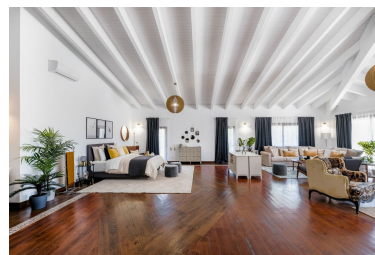

Parking places: by request

Printing day : 11th January 2025

Overview: Atalaya de Rio Verde, Nueva Andalucia Modern loft-style villa near Puerto Banus This outstanding villa is located in the beautiful Atalaya de Rio Verde, a hidden gem of Marbella just a few minutes from Puerto Banus. The property has been completely renovated and re-imagined into a New York loft-style, and effortlessly combines traditional and modern characteristics. Nestled on a large plot of 3272M2, the south-facing villa of 1.290M2 is spread over 3 floors, and offers 10 bedrooms and 10 bathrooms. One of its key features is the sheer size and generosity of the main open plan living areas. In this respect it resembles more a boutique hotel rather than a private villa! Indeed, this is one of the possibilities with this villa! The lounge and dining area is a vast double height room that contains several seating areas, a piano, parquet flooring and numerous floor-to-ceiling French windows that open onto the lush landscaped gardens. Truly an amazing entertaining space. The modern state-of-the-art kitchen has all the necessary equipment for cooking for those who are not tempted by the many nearby restaurants of Puerto Banus and Aloha in Nueva Andalucia. All the bedrooms are generous in size and come elegantly furnished. The primary suite is impressive in its size, being over 200M2 and comprising a king-sized bed, several lounge areas, a large bathroom with relaxing whirlpool bath, and a private terrace ideal for relaxing and enjoying the magical Mediterranean sunsets. Outside we find a lagoon shaped private pool, independent Jacuzzi, gazebo with a billiard table, all surrounded by the most stunning subtropical and tropical vegetation of your garden. The villa is sold fully furnished to the highest possible standards and superbly equipped. Many features have been added as additional luxuries, such as a superb marble and exposed brick fireplace, stylish decor, textures and Andy Warhol pop art. Imposing and striking sculptures and statues both inside and outside of the property provide a unique, artistic quality and give the villa an iconic personality. The high-end interior harmoniously combines refined classical undertones with contemporary touches and unique modern twists. Besides, it incorporates into stylish design a dash of 'hygge', a Nordic concept of creating a cosy atmosphere and enjoying the good things in life. A restricted palette of white, charcoal, greys, brownish and light neutral tones also brings a soothing and welcoming feel. This spectacular villa in Atalaya de Rio Verde is ideally located in a tranquil area, nestled neatly between the more famous areas of Puerto Banus and Nueva Andalucia, providing an oasis of peace among the hustle and bustle. Do not hesitate to come and see this magnificent home!