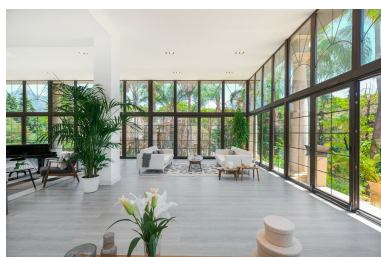

Parking places: by request

Printing day : 11th January 2025

Overview: Atalaya de Rio Verde, Nueva Andalucia Modern loft-style villa near Puerto Banus This outstanding villa is located in the beautiful Atalaya de Rio Verde, a hidden gem of Marbella just a few minutes from Puerto Banus. The property has been completely renovated and re-imagined into a New York loft-style, and effortlessly combines traditional and modern characteristics. Nestled on a large plot of 3272M2, the south-facing villa of 1.290M2 is spread over 3 floors, and offers 10 bedrooms and 10 bathrooms. One of its key features is the sheer size and generosity of the main open plan living areas. In this respect it resembles more a boutique hotel rather than a private villa! Indeed, this is one of the possibilities with this villa! The lounge and dining area is a vast double height room that contains several seating areas, a piano, parquet flooring and numerous floor-to-ceiling French windows that open onto the lush landscaped gardens. Truly an amazing entertaining space. The modern state-of-the-art kitchen has all the necessary equipment for cooking for those who are not tempted by the many nearby restaurants of Puerto Banus and Aloha in Nueva Andalucia. All the bedrooms are generous in size and come elegantly furnished. The primary suite is impressive in its size, being over 200M2 and comprising a king-sized bed, several lounge areas, a large bathroom with relaxing whirlpool bath, and a private terrace ideal for relaxing and enjoying the magical Mediterranean sunsets. Outside we find a lagoon shaped private pool, independent Jacuzzi, gazebo with a billiard table, all surrounded by the most stunning subtropical and tropical vegetation of your garden. The villa is sold fully furnished to the highest possible standards and superbly equipped. Many features have been added as additional luxuries, such as a superb marble and exposed brick fireplace, stylish decor, textures and Andy Warhol pop art. Imposing and striking sculptures and statues both inside and outside of the property provide a unique, artistic quality and give the villa an iconic personality. The high-end interior harmoniously combines refined classical undertones with contemporary touches and unique modern twists. Besides, it incorporates into stylish design a dash of 'hygge', a Nordic concept of creating a cosy atmosphere and enjoying the good things in life. A restricted palette of white, charcoal, greys, brownish and light neutral tones also brings a soothing and welcoming feel. This spectacular villa in Atalaya de Rio Verde is ideally located in a tranquil area, nestled neatly between the more famous areas of Puerto Banus and Nueva Andalucia, providing an oasis of peace among the hustle and bustle. Do not hesitate to come and see this magnificent home!