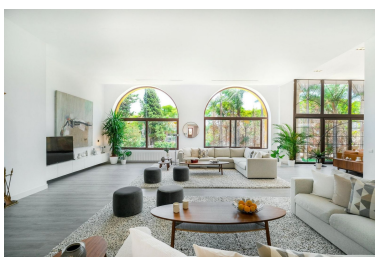

Parking places: by request

Printing day : 11th January 2025

Overview: Atalaya de Rio Verde, Nueva Andalucia Modern loft-style villa near Puerto Banus This outstanding villa is located in the beautiful Atalaya de Rio Verde, a hidden gem of Marbella just a few minutes from Puerto Banus. The property has been completely renovated and re-imagined into a New York loft-style, and effortlessly combines traditional and modern characteristics. Nestled on a large plot of 3272M2, the south-facing villa of 1.290M2 is spread over 3 floors, and offers 10 bedrooms and 10 bathrooms. One of its key features is the sheer size and generosity of the main open plan living areas. In this respect it resembles more a boutique hotel rather than a private villa! Indeed, this is one of the possibilities with this villa! The lounge and dining area is a vast double height room that contains several seating areas, a piano, parquet flooring and numerous floor-to-ceiling French windows that open onto the lush landscaped gardens. Truly an amazing entertaining space. The modern state-of-the-art kitchen has all the necessary equipment for cooking for those who are not tempted by the many nearby restaurants of Puerto Banus and Aloha in Nueva Andalucia. All the bedrooms are generous in size and come elegantly furnished. The primary suite is impressive in its size, being over 200M2 and comprising a king-sized bed, several lounge areas, a large bathroom with relaxing whirlpool bath, and a private terrace ideal for relaxing and enjoying the magical Mediterranean sunsets. Outside we find a lagoon shaped private pool, independent Jacuzzi, gazebo with a billiard table, all surrounded by the most stunning subtropical and tropical vegetation of your garden. The villa is sold fully furnished to the highest possible standards and superbly equipped. Many features have been added as additional luxuries, such as a superb marble and exposed brick fireplace, stylish decor, textures and Andy Warhol pop art. Imposing and striking sculptures and statues both inside and outside of the property provide a unique, artistic quality and give the villa an iconic personality. The high-end interior harmoniously combines refined classical undertones with contemporary touches and unique modern twists. Besides, it incorporates into stylish design a dash of 'hygge', a Nordic concept of creating a cosy atmosphere and enjoying the good things in life. A restricted palette of white, charcoal, greys, brownish and light neutral tones also brings a soothing and welcoming feel. This spectacular villa in Atalaya de Rio Verde is ideally located in a tranquil area, nestled neatly between the more famous areas of Puerto Banus and Nueva Andalucia, providing an oasis of peace among the hustle and bustle. Do not hesitate to come and see this magnificent home!