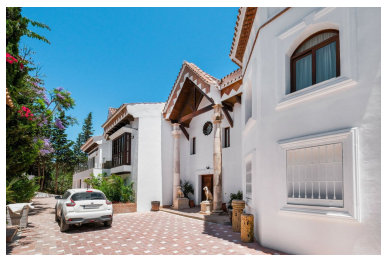

Parking places: by request

Printing day : 11th January 2025

Overview: Atalaya de Rio Verde, Nueva Andalucia Modern loft-style villa near Puerto Banus This outstanding villa is located in the beautiful Atalaya de Rio Verde, a hidden gem of Marbella just a few minutes from Puerto Banus. The property has been completely renovated and re-imagined into a New York loft-style, and effortlessly combines traditional and modern characteristics. Nestled on a large plot of 3272M2, the south-facing villa of 1.290M2 is spread over 3 floors, and offers 10 bedrooms and 10 bathrooms. One of its key features is the sheer size and generosity of the main open plan living areas. In this respect it resembles more a boutique hotel rather than a private villa! Indeed, this is one of the possibilities with this villa! The lounge and dining area is a vast double height room that contains several seating areas, a piano, parquet flooring and numerous floor-to-ceiling French windows that open onto the lush landscaped gardens. Truly an amazing entertaining space. The modern state-of-the-art kitchen has all the necessary equipment for cooking for those who are not tempted by the many nearby restaurants of Puerto Banus and Aloha in Nueva Andalucia. All the bedrooms are generous in size and come elegantly furnished. The primary suite is impressive in its size, being over 200M2 and comprising a king-sized bed, several lounge areas, a large bathroom with relaxing whirlpool bath, and a private terrace ideal for relaxing and enjoying the magical Mediterranean sunsets. Outside we find a lagoon shaped private pool, independent Jacuzzi, gazebo with a billiard table, all surrounded by the most stunning subtropical and tropical vegetation of your garden. The villa is sold fully furnished to the highest possible standards and superbly equipped. Many features have been added as additional luxuries, such as a superb marble and exposed brick fireplace, stylish decor, textures and Andy Warhol pop art. Imposing and striking sculptures and statues both inside and outside of the property provide a unique, artistic quality and give the villa an iconic personality. The high-end interior harmoniously combines refined classical undertones with contemporary touches and unique modern twists. Besides, it incorporates into stylish design a dash of 'hygge', a Nordic concept of creating a cosy atmosphere and enjoying the good things in life. A restricted palette of white, charcoal, greys, brownish and light neutral tones also brings a soothing and welcoming feel. This spectacular villa in Atalaya de Rio Verde is ideally located in a tranquil area, nestled neatly between the more famous areas of Puerto Banus and Nueva Andalucia, providing an oasis of peace among the hustle and bustle. Do not hesitate to come and see this magnificent home!