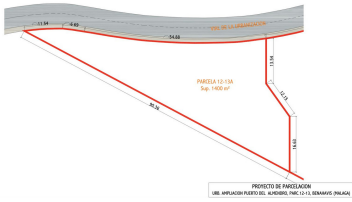

Parking places: by request

Printing day : 12th January  
2025

---

Overview: Location: Benahavis, Puerto Del Almendro, gated community - La Resina with sea views and license to build in place Spacious plot located in a privileged position, ideal for those seeking the best of both worlds: peace, tranquility, and panoramic views of the surrounding landscape, along with sea views, yet very close to all amenities. The proximity to San Pedro and Puerto Banús ensures easy and quick access to a wide range of services, shops, restaurants, and entertainment options. The development is distinguished by its high security standards, featuring barriers and surveillance cameras at the entrance, providing a safe and exclusive environment for its residents. Additionally, the area is surrounded by lush green spaces and natural trails, offering a perfect setting to enjoy outdoor activities and nature. This unique enclave combines the serenity of a tranquil retreat with the convenience of being close to everything needed for a comfortable and sophisticated life. Perfect for building your dream home in an environment of unparalleled luxury and security.