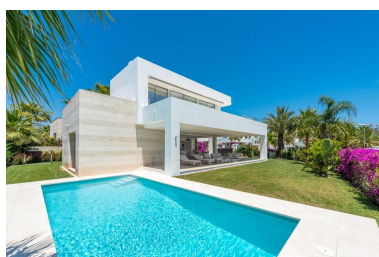

Villa in Río Real

Reference: R4804741

Bedrooms: 5

Bathrooms: 5

M<sup>2</sup>: 465

Price: 2,500,000 €

Status: Sale

Property Type: Villa

Parking places: by request

Printing day : 15th January  
2025

Overview: Discover this stunning villa in La Finca de Marbella Phase I, located in the evergreen area of Rio Real, east of Marbella. Known for its proximity to the beautiful beaches of Trocadero and the historic Rio Real golf course, this exclusive property offers luxury living with stunning sea and mountain views, including the iconic La Concha. In addition to its own gate, the property is situated within the main gate of Av. La Finca. The villa is brand new. The house boasts an exquisite interior design, is sold fully furnished and turnkey, and features a private garden and swimming pool, making it an ideal sanctuary for permanent residence or a holiday retreat. Emphasizing modern architecture, the property showcases light-filled spaces, top-quality materials, large windows, contemporary design, a magnificent kitchen. Conveniently located a stone's throw from the beach and just a 5-minute drive from Marbella and its luxury shopping centers, this contemporary villa seamlessly combines design and privileged location, with the added value of a gated community. The ready-to-move-in villa features three bedrooms and two bathrooms upstairs, and a fourth bedroom with a bathroom downstairs, plus a guest toilet. The ground floor features an open-plan layout with a fully equipped kitchen, a spacious dining room and a living room. The spacious terraces seamlessly blend indoor and outdoor living with large retractable windows, providing stunning open views. The basement features two bedrooms and two bathrooms, a large closet and a laundry room. In addition, it has underfloor heating throughout the house, parking for two cars, an alarm system with video cameras, motion sensors and protection with magnetic sensors. The community is fenced and has security personnel patrolling.