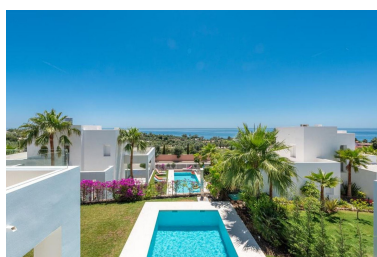

Parking places: by request

Printing day : 15th January  
2025

Overview: Discover this stunning villa in La Finca de Marbella Phase I, located in the evergreen area of Rio Real, east of Marbella. Known for its proximity to the beautiful beaches of Trocadero and the historic Rio Real golf course, this exclusive property offers luxury living with stunning sea and mountain views, including the iconic La Concha. In addition to its own gate, the property is situated within the main gate of Av. La Finca. The villa is brand new. The house boasts an exquisite interior design, is sold fully furnished and turnkey, and features a private garden and swimming pool, making it an ideal sanctuary for permanent residence or a holiday retreat. Emphasizing modern architecture, the property showcases light-filled spaces, top-quality materials, large windows, contemporary design, a magnificent kitchen. Conveniently located a stone's throw from the beach and just a 5-minute drive from Marbella and its luxury shopping centers, this contemporary villa seamlessly combines design and privileged location, with the added value of a gated community. The ready-to-move-in villa features three bedrooms and two bathrooms upstairs, and a fourth bedroom with a bathroom downstairs, plus a guest toilet. The ground floor features an open-plan layout with a fully equipped kitchen, a spacious dining room and a living room. The spacious terraces seamlessly blend indoor and outdoor living with large retractable windows, providing stunning open views. The basement features two bedrooms and two bathrooms, a large closet and a laundry room. In addition, it has underfloor heating throughout the house, parking for two cars, an alarm system with video cameras, motion sensors and protection with magnetic sensors. The community is fenced and has security personnel patrolling.