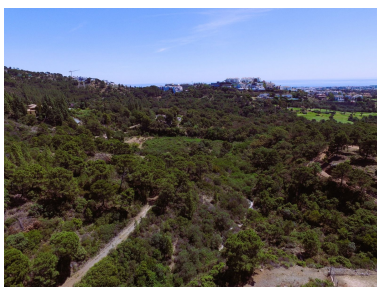

Parking places: by request

Printing day : 11th January 2025

Overview: Undoubtedly one of the largest and most scenic residential plots available on the Costa del Sol - an extraordinary private estate of 34,506 m², classified as rustic land, but with permission to build 1% above-ground habitable space, meaning that you could build the villa of your dreams in a 5* location, with all the privacy and outdoor space you could ever want. This is an exceptional opportunity. Please contact us for viewings and further information.