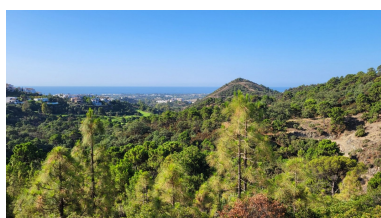

Parking places: by request

Printing day : 11th January 2025

Overview: Undoubtedly one of the largest and most scenic residential plots available on the Costa del Sol - an extraordinary private estate of 34,506 m², classified as rustic land, but with permission to build 1% above-ground habitable space, meaning that you could build the villa of your dreams in a 5* location, with all the privacy and outdoor space you could ever want. This is an exceptional opportunity. Please contact us for viewings and further information.

Features:

Sea views, Mountain views, 24H Security, Investment