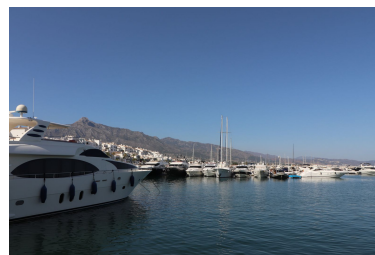

Printing day : 28th
December 2024

Overview: This chic and well-protected marina is one of the best-known in Spain, and in providing berths up to 50m, attracts the world's foremost yachts. 380V electricity, satellite TV and telephone connections are available on all berths over 15m. This is a 50 Metre X 8 Metre mooring is directly on the tower side of Puerto Banus Marina laid out over 15 hectares of sheltered water for vessels up to 50 m in length Full of Luxury brand shopping and Restaurants This chic and well-protected marina is one of the best-known in Spain

Features:

Beachfront, Sea views, 24H Security, Investment, Resale