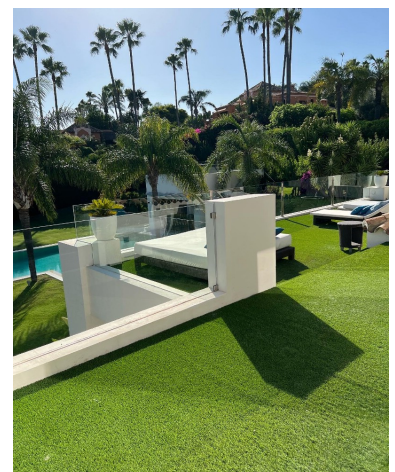

Parking places: by request

Printing day : 13th January
2025

Overview: Located in the prestigious community of Sierra Blanca, it satisfies even the most demanding clients. The house is a true work of art, combining elegance and comfort. It is built on a large plot and provides a lot of privacy. A magnificent garden will be one of your favorite places to take a walk and relax, a spectacular double-height hall welcomes you to the house. This contemporary villa offers 7 bedrooms and all the features and amenities distributed over 3 levels. On the ground floor, the spectacular hall connects with the two bedrooms and ensuite bathrooms, the open concept living room with kitchen, dining room and living room. The area has access to the terrace with floor to ceiling sliding glass doors offering views to the garden and swimming pool, with fantastic natural light all day. Also on this floor you can find the laundry area and two additional bedrooms for service or guests. The garden and spa area with Hamman and sauna and heated salt pool offers 360 panoramic views. This floor also has an entrance for vehicles with a roof and with the capacity to park 6 cars with direct access to the kitchen. On the upper level, you will find two huge master bedrooms of about 100 m², both with ensuite bathrooms, with large closets and two terraces with stunning panoramic sea views. On the roof, there is a chillout area, with views of La Concha and the entire coast of Marbella. On the lower level we have a huge garage for two cars, a gym and a large bedroom with ensuite bathroom. The property has underfloor heating, home automation among other features. A dream house for those who seek and expect the best in the most prestigious area of Marbella.

Features:

Pool, Heating, Sea views, Mountain views, Private garden, Alarm system, 24H Security, Parking