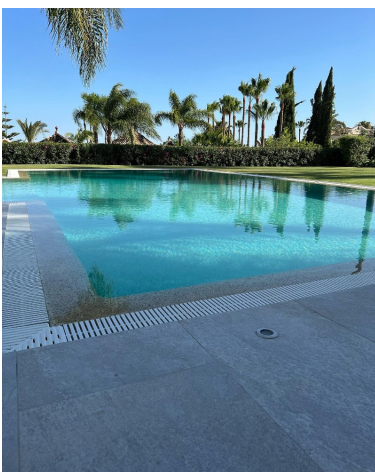

Parking places: by request

Printing day : 13th January
2025

Overview: Located in the prestigious community of Sierra Blanca, it satisfies even the most demanding clients. The house is a true work of art, combining elegance and comfort. It is built on a large plot and provides a lot of privacy. A magnificent garden will be one of your favorite places to take a walk and relax, a spectacular double-height hall welcomes you to the house. This contemporary villa offers 7 bedrooms and all the features and amenities distributed over 3 levels. On the ground floor, the spectacular hall connects with the two bedrooms and ensuite bathrooms, the open concept living room with kitchen, dining room and living room. The area has access to the terrace with floor to ceiling sliding glass doors offering views to the garden and swimming pool, with fantastic natural light all day. Also on this floor you can find the laundry area and two additional bedrooms for service or guests. The garden and spa area with Hamman and sauna and heated salt pool offers 360 panoramic views. This floor also has an entrance for vehicles with a roof and with the capacity to park 6 cars with direct access to the kitchen. On the upper level, you will find two huge master bedrooms of about 100 m², both with ensuite bathrooms, with large closets and two terraces with stunning panoramic sea views. On the roof, there is a chillout area, with views of La Concha and the entire coast of Marbella. On the lower level we have a huge garage for two cars, a gym and a large bedroom with ensuite bathroom. The property has underfloor heating, home automation among other features. A dream house for those who seek and expect the best in the most prestigious area of Marbella.

Features:

Pool, Heating, Sea views, Mountain views, Private garden, Alarm system, 24H Security, Parking