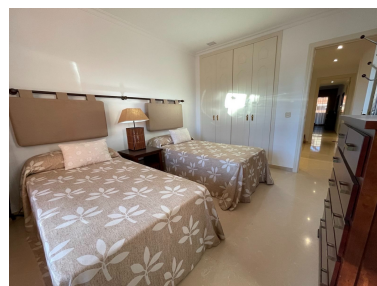

Apartment in Puerto Banús

Reference: R4678525

Bedrooms: 2

Bathrooms: 2

M²: 130

Price: 650,000 €

Status: Sale

Property Type: Apartment

Parking places: by request

Printing day : 21st June
2026

Overview: This west facing apartment is situated in Embrujo Playa between Puerto Banus and San Pedro. The gated complex has 24 hours security with nice gardens and 2 big pools. The location is at walking distance to the beach and amenities. The spacious apartment is nicely furnished and has recently been painted. There are 2 bedrooms, 2 bathrooms, kitchen and laundry room, a dining and living area which leads to a sunny west facing terrace. A perfect home for your holidays or to live the whole year.