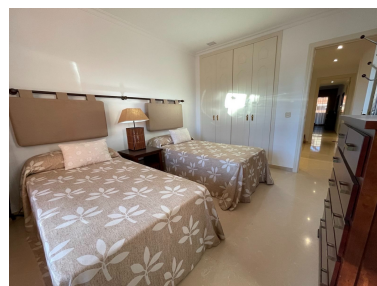

Apartment in Puerto Banús

Reference: R4678525

Bedrooms: 2

Bathrooms: 2

M<sup>2</sup>: 130

Price: 650,000 €

Status: Sale

Property Type: Apartment

Parking places: by request

Printing day : 29th April  
2026

---

Overview: This west facing apartment is situated in Embrujo Playa between Puerto Banus and San Pedro. The gated complex has 24 hours security with nice gardens and 2 big pools. The location is at walking distance to the beach and amenities. The spacious apartment is nicely furnished and has recently been painted. There are 2 bedrooms, 2 bathrooms, kitchen and laundry room, a dining and living area which leads to a sunny west facing terrace. A perfect home for your holidays or to live the whole year.