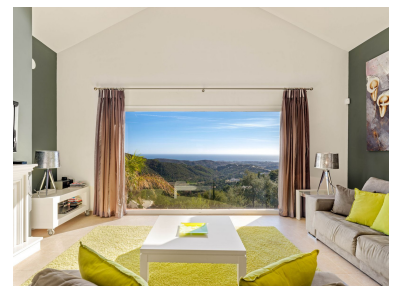

Villa in Benahavís

Reference: R4590877

Bedrooms: 4
Status: Sale

Bathrooms: by request
Property Type: Villa

M²: 325
Parking places: by request

Price: 1,600,000 €
Printing day : 5th May 2026

Overview: This Andalusian-style villa is situated near the top of Monte Mayor, one of the most elevated and sought after plots, boasting truly spectacular panoramic views to the Mediterranean. Monte Mayor totals 4.000.000m² of land with a low-density development concept as 58% will remain green zone. The secure resort is situated in the township of Benahavís and is surrounded by a pristine Andalusian landscape of rolling hills and mountains, yet a close distance to the Mediterranean coastline. The villa is built over two floors and its traditional facade integrates perfectly within this luxurious residential neighbourhood. Via a long driveway, with plenty of private parking space, we reach the front door of the home. The entrance hall immediately showcases this villa's stunning open vistas with access to the principal terrace with pergola and staircase down to the garden and pool area. The living room comprises of the dining area and a lounge with fireplace, a large window enables the impressive panoramic backdrop of sea and mountains. Through sliding doors the fully fitted kitchen with breakfast bar is accessed. On the other side of the entrance hall we have a guest toilet and two bedroom suites, both with sea view and one of them with a private terrace equipped with a pergola. Downstairs, at garden level we have another bedroom suite with views to the side of the green hill and access to a wooden walkway to the garden. A fourth bedroom suite, also at garden level boasts once again those incredible sea views and allows you to step directly into the garden and pool area. Finally, this floor also holds the machine room and an extra bathroom, handy when spending time at the pool.