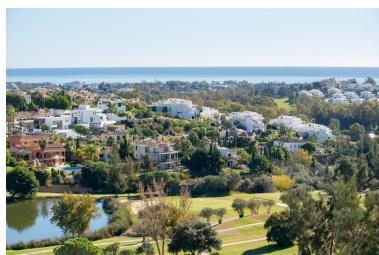

Parking places: by request

Printing day : 24th January
2025

Overview:Stunning contemporary villa with panoramic mountain, golf and sea views in La Alqueria, Benahavis This exclusive masterpiece, a designer villa by Carlos Lamas, houses a total of 5 bedrooms and 6 bathrooms, all of which have been completely designed with high-quality materials and equipped with the latest technologies. The impressive villa is located close to several golf courses, tennis & paddle courts, supermarkets, shops, restaurants, schools and the best beaches and beach clubs in the area. A short drive will bring you to Marbella, Puerto Banús, Benahavís, San Pedro de Alcántara and Estepona. The house consists of three floors, accessible via elevator or floating stairs, and has a beautiful, spacious double-height entrance hall. Large sliding windows integrated into the wall easily connect indoor and outdoor living. You can enjoy incredible panoramic sea views from almost anywhere in the villa. The spectacular basement is fully equipped, featuring a games area, walk-in bodega, bar, lounge area, spa, gym, utility room and proper cinema room. The property also has spacious covered and uncovered terraces with panoramic sea, mountain and golf views, an amazing infinity pool, jacuzzi, outdoor kitchen and barbecue. The main terrace has been totally transformed with new tiles and led lights that can be changed to any color.