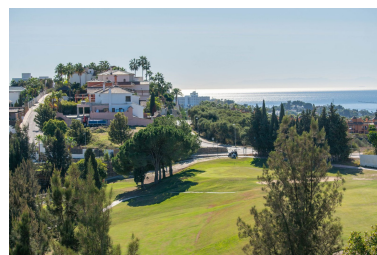

Parking places: by request

Printing day : 24th January
2025

Overview:Stunning contemporary villa with panoramic mountain, golf and sea views in La Alqueria, Benahavis This exclusive masterpiece, a designer villa by Carlos Lamas, houses a total of 5 bedrooms and 6 bathrooms, all of which have been completely designed with high-quality materials and equipped with the latest technologies. The impressive villa is located close to several golf courses, tennis & paddle courts, supermarkets, shops, restaurants, schools and the best beaches and beach clubs in the area. A short drive will bring you to Marbella, Puerto Banús, Benahavís, San Pedro de Alcántara and Estepona. The house consists of three floors, accessible via elevator or floating stairs, and has a beautiful, spacious double-height entrance hall. Large sliding windows integrated into the wall easily connect indoor and outdoor living. You can enjoy incredible panoramic sea views from almost anywhere in the villa. The spectacular basement is fully equipped, featuring a games area, walk-in bodega, bar, lounge area, spa, gym, utility room and proper cinema room. The property also has spacious covered and uncovered terraces with panoramic sea, mountain and golf views, an amazing infinity pool, jacuzzi, outdoor kitchen and barbecue. The main terrace has been totally transformed with new tiles and led lights that can be changed to any color.