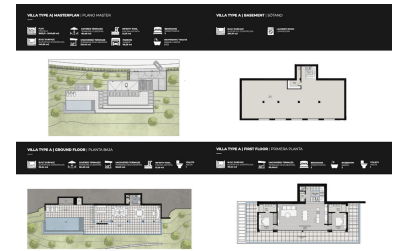

Parking places: by request

Printing day : 10th June 2026

Overview: A wonderful opportunity.... Please note: the plans included here are simply an idea. There is no project on this plot. El Real de la Quinta goes from strength to strength and a plot like this one is a diamond with a huge potential. Up to 4 levels can be built on each plot, and a building license can be secured from the Benahavis municipality in as little as 3 months, streamlining the development process. For any interested person or developer, get in touch to find out more about the possibility of building alongside 2 other owners on this location, who have already made significant in-roads into the preparations. Super west facing plot within the area of El Real de la Quinta. This plot is flat and is ready for an architect to come and design a dream home. Overlooking what will be the golf course of this luxurious new area in Benahavis, the villa that is built here will have stunning views and will be able to access incredible facilities. The resort includes premium amenities, such as a central lake, clubhouse with outdoor swimming pool, gym, spa, tennis courts, and a golf course with its own academy. Additionally, the nearby 5-star hotel, operated by the esteemed Banyan Tree Group, enhances the area's prestige. Real de La Quinta Residential Country Club Resort® is an enchanting 200 hectare residential resort, seamlessly integrated into the idyllic foothills of the Sierra de las Nieves overlooking the majestic La Concha mountain, the picturesque Costa del Sol and bordering the UNESCO biosphere reserve. Fulfil your lifestyle dreams with the Real de La Quinta real estate project where nature coexists with the modern world. GREAT OPPORTUNITY TO OBTAIN A BUILDING PLOT IN THE MOST UP AND COMING LOCATION BUILDING PLOT IN REAL DE LA QUINTA WITH GORGEOUS VIEWS AND WEST ORIENTATION.