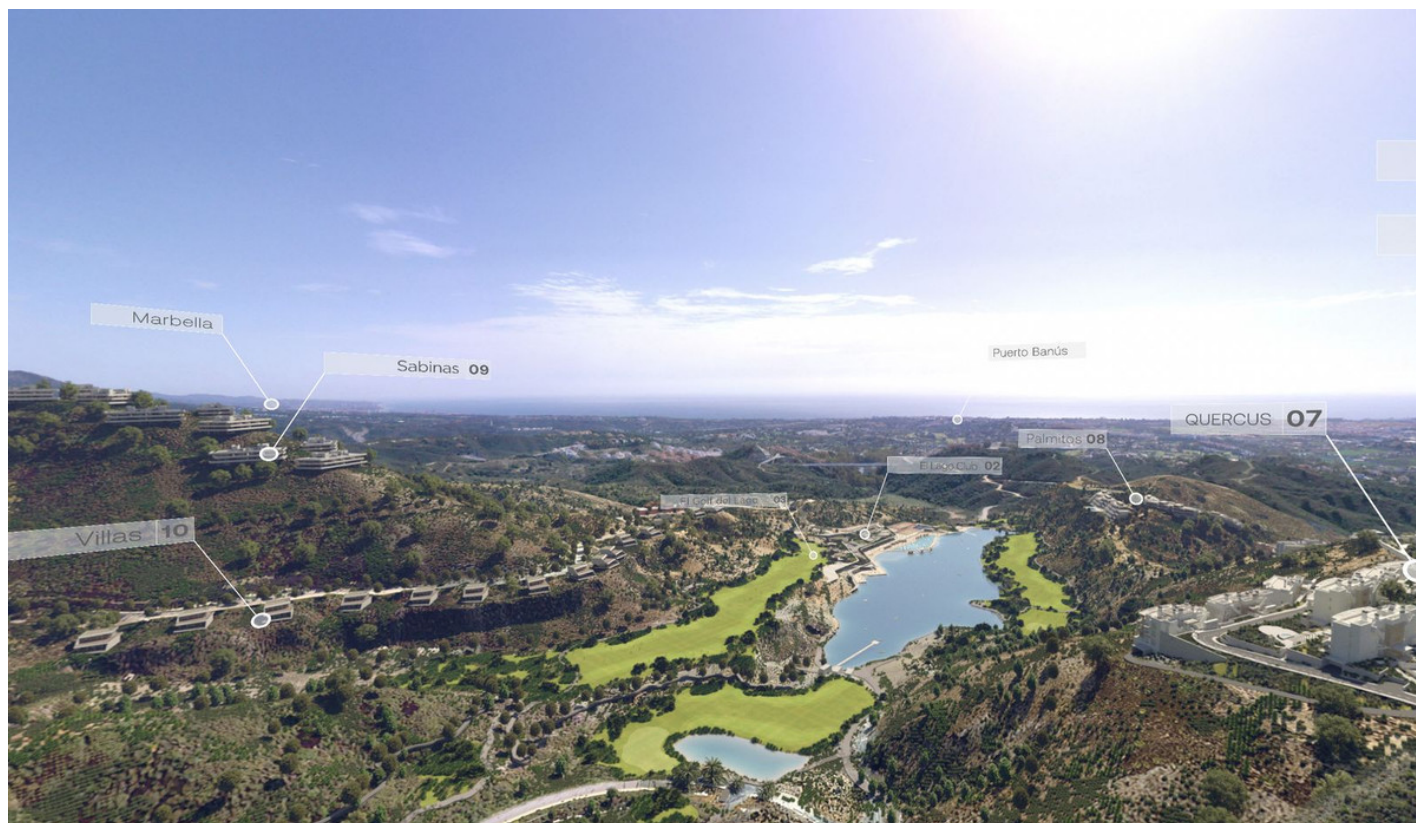

Plot in Benahavís

Reference: R4405132

Bedrooms: by request

Bathrooms: by request

M²: 1,751

Price: 810,000 €

Status: Sale

Property Type: Plot

Parking places: by request

Printing day : 10th June 2026