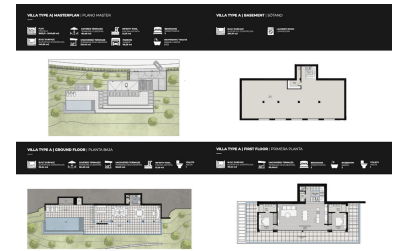

Parking places: by request

Printing day : 9th May 2026

Overview: A wonderful opportunity.... Please note: the plans included here are simply an idea. There is no project on this plot. El Real de la Quinta goes from strength to strength and a plot like this one is a diamond with a huge potential. Up to 4 levels can be built on each plot, and a building license can be secured from the Benahavis municipality in as little as 3 months, streamlining the development process. For any interested person or developer, get in touch to find out more about the possibility of building alongside 2 other owners on this location, who have already made significant in-roads into the preparations. Super west facing plot within the area of El Real de la Quinta. This plot is flat and is ready for an architect to come and design a dream home. Overlooking what will be the golf course of this luxurious new area in Benahavis, the villa that is built here will have stunning views and will be able to access incredible facilities. The resort includes premium amenities, such as a central lake, clubhouse with outdoor swimming pool, gym, spa, tennis courts, and a golf course with its own academy. Additionally, the nearby 5-star hotel, operated by the esteemed Banyan Tree Group, enhances the area's prestige. Real de La Quinta Residential Country Club Resort® is an enchanting 200 hectare residential resort, seamlessly integrated into the idyllic foothills of the Sierra de las Nieves overlooking the majestic La Concha mountain, the picturesque Costa del Sol and bordering the UNESCO biosphere reserve. Fulfil your lifestyle dreams with the Real de La Quinta real estate project where nature coexists with the modern world. GREAT OPPORTUNITY TO OBTAIN A BUILDING PLOT IN THE MOST UP AND COMING LOCATION BUILDING PLOT IN REAL DE LA QUINTA WITH GORGEOUS VIEWS AND WEST ORIENTATION.