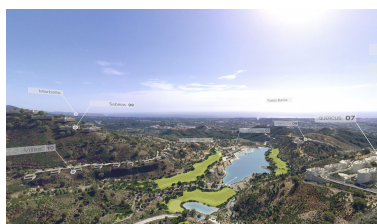

Parking places: by request

Printing day : 17th January 2025

Overview: Super west facing plot within the area of El Real de la Quinta. This plot is flat and is ready for an architect to come and design a dream home. Overlooking what will be the golf course of this luxurious new area in Benahavis, the villa that is built here will have stunning views and will be able to access incredible facilities. Real de La Quinta Residential Country Club Resort® is an enchanting 200 hectare residential resort, seamlessly integrated into the idyllic foothills of the Sierra de las Nieves overlooking the majestic La Concha mountain, the picturesque Costa del Sol and bordering the UNESCO biosphere reserve. Fulfil your lifestyle dreams with the Real de La Quinta real estate project where nature coexists with the modern world. **GREAT OPPORTUNITY TO OBTAIN A BUILDING PLOT IN THE MOST UP AND COMING LOCATION BUILDING PLOT IN REAL DE LA QUINTA WITH GORGEOUS VIEWS AND WEST ORIENTATION.**

Features:

Sea views, Mountain views