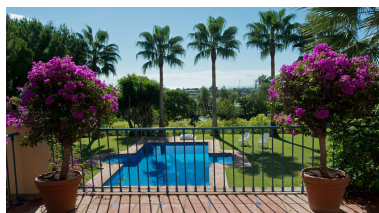

Parking places: by request

Printing day : 28th
December 2024

Overview: This majestic villa of classic design, with great personality and charm, is located in an excellent location, in the heart of La Quinta, just 10 minutes from Puerto Banús. The plot has an area of 3,006 m² and a total built area of 975 m². The property has stunning views of La Concha mountain, the sea, the gardens and the golf course. The ground floor with a constructed area of 364.21m² has a porch of 87.21m², a hall, four bedrooms: three of them with bathroom en suite and dressing room and a service bedroom with bathroom and separate patio. There is also a library next to a living room with access to the terrace, a dining room with office, kitchen and pantry. On the upper floor, which occupies an area of 364.21m², we find five bedrooms inspired by Mediterranean architecture; the master suite with impressive views of the garden, with dressing room and bathroom and the rest of the bedrooms also with dressing room and bathroom each. It consists of a basement floor with a constructed area of 131m² that gives direct access to the gym, next to the changing rooms, sauna with separate bathroom, garage with two parking spaces, machine room, two bedrooms; one for guests with bathroom and another for service with bathroom and living room with separate kitchen. Lush gardens and a fantastic swimming pool with porch and barbecue complete this unique property in which luxury is integrated with the soul of an old house and the intimacy of a family home.

Features:

Pool, Air conditioning, Heating, Sea views, Mountain views, Private garden, Parking, Golf, Investment, Luxury