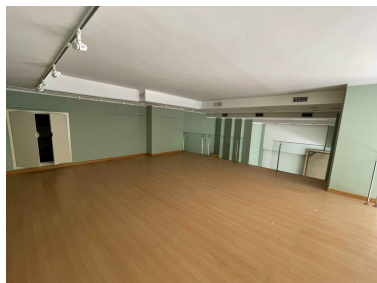

Printing day : 16th January
2025

Overview: These are 5 commercial shops located in the heart of Puerto Banús, ground floor. Very nice commercial area due to its location. It has 436m² built but on land: 1: with an area of 65 m². 2: with an area of 40 m². 3: with an area of 52 m² 4: with an area of 45 m². 5: with an area of 82 m²