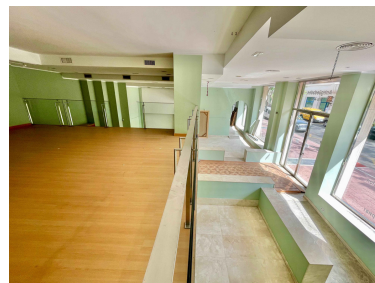

Printing day : 16th January
2025

Overview: These are 5 commercial shops located in the heart of Puerto Banús, ground floor. Very nice commercial area due to its location. It has 436m² built but on land: 1: with an area of 65 m². 2: with an area of 40 m². 3: with an area of 52 m² 4: with an area of 45 m². 5: with an area of 82 m²