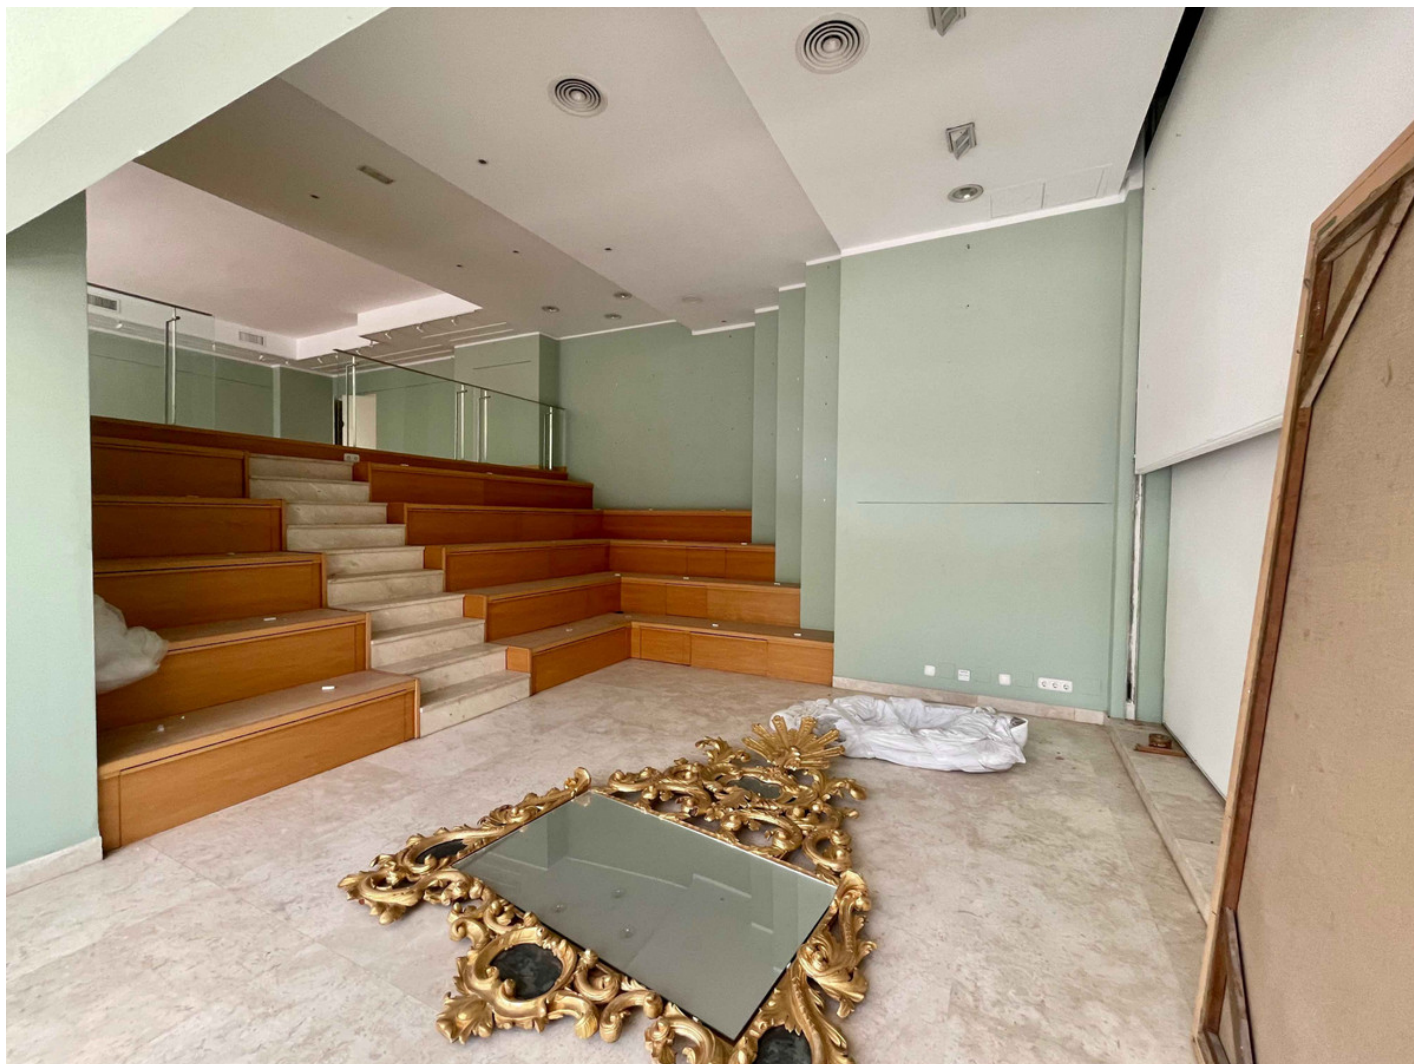

Commercial in Puerto Banús

Reference: R4105132

Bedrooms: by request

Bathrooms: 5

M²: 436

Price: 1,990,000 €

Status: Sale

Property Type: Commercial Parking places: by request

Printing day : 16th January
2025

Overview: These are 5 commercial shops located in the heart of Puerto Banús, ground floor. Very nice commercial area due to its location. It has 436m² built but on land: 1: with an area of 65 m². 2: with an area of 40 m². 3: with an area of 52 m² 4: with an area of 45 m². 5: with an area of 82 m²