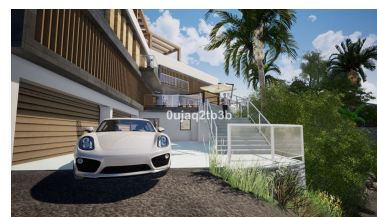

Plot in El Rosario

Reference: R3888871

Bedrooms: by request

Bathrooms: by request

M<sup>2</sup>: 1,704

Price: 555,000 €

Status: Sale

Property Type: Plot

Parking places: by request

Printing day : 12th January 2025

Overview: Magnificent plot in a great location and walking distance to Sports center, commercial center, services and amenities. There is a project to build a very large house taking advantage of the slope in the plot. South-West oriented. El Rosario is a consolidated residential area with high demand for plots and properties.

Features:

Mountain views, Private garden, Golf, Investment, Resale