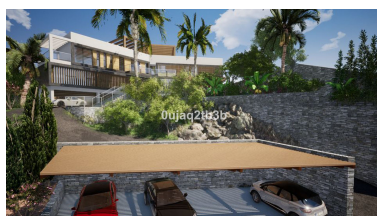

Plot in El Rosario

Reference: R3888871

Bedrooms: by request

Bathrooms: by request

M<sup>2</sup>: 1,704

Price: 555,000 €

Status: Sale

Property Type: Plot

Parking places: by request

Printing day : 12th January 2025

Overview: Magnificent plot in a great location and walking distance to Sports center, commercial center, services and amenities. There is a project to build a very large house taking advantage of the slope in the plot. South-West oriented. El Rosario is a consolidated residential area with high demand for plots and properties.

Features:

Mountain views, Private garden, Golf, Investment, Resale