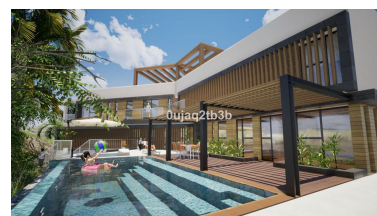

Plot in El Rosario

Reference: R3888871

Bedrooms: by request

Bathrooms: by request

M<sup>2</sup>: 1,704

Price: 555,000 €

Status: Sale

Property Type: Plot

Parking places: by request

Printing day : 12th January 2025

Overview: Magnificent plot in a great location and walking distance to Sports center, commercial center, services and amenities. There is a project to build a very large house taking advantage of the slope in the plot. South-West oriented. El Rosario is a consolidated residential area with high demand for plots and properties.

Features:

Mountain views, Private garden, Golf, Investment, Resale