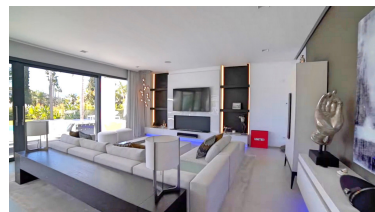

Parking places: by request

Printing day : 27th
September 2024

Overview: Newly constructed, top end detached family home on a double plot with sea views and the best possible quality specifications, located in one of the best districts of Marbella, on the border of the Sierra Blanca estate in Nagüeles, a short drive from all amenities. [Please note that internal photographs are artists impressions or architectural renders.] Arranged on four levels, including the roof terrace, the house enjoys almost every possible amenity, including great views of the sea, as well as the La Concha mountain. The ground floor is mainly open plan, with extensive living and dining areas, as well as a high end kitchen with island feature, and high-end Siemens appliances, and Liebherr refrigeration units, with a separate wine fridge. There are an additional two ensuite bedrooms on this level. The first floor of the house has a huge master bedroom suite which includes an oversized walk-in wardrobe and ensuite bathroom with standalone bathtub, and a separate walk-in rain shower. Both the master bedroom and the master bathroom enjoy some of the best views in the property. There is an extensive roof terrace, with jacuzzi, a bar area and a bathroom. The lower ground floor enjoys plenty of natural light with a gymnasium, snooker room and bar. The heated, oasis-style swimming pool will be located alongside the outdoor kitchen and bar area, with a sunken firepit. A private lift provides access to all all four levels of the property. There is also a three car garage which is located on the main level of the plot, not underground and provides easy and level access for sports cars. The property is currently under construction and is due for completion during quarter one of 2022.