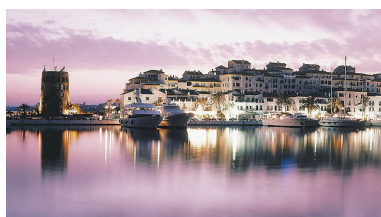

Printing day : 21st January 2025

Overview: This chic and well-protected marina is one of the best-known in Spain, and in providing berths up to 50m, attracts the world's foremost yachts. 380V electricity, satellite TV and telephone connections are available on all berths over 15m. This is a 50 Metre X 8 Metre mooring is directly on the tower side of Puerto Banus Marina laid out over 15 hectares of sheltered water for vessels up to 50 m in length Full of Luxury brand shopping and Restaurants This chic and well-protected marina is one of the best-known in Spain