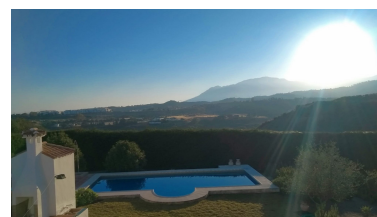

Printing day : 21st January
2025

Overview: Impressive farm of 28,000 m² for sale in an unbeatable location and with spectacular views; right next to the Los Flamengos golf course, the Villa Padierna hotel and surrounded by high-end villas and homes. It has built a 300 m² chalet with 4 bedrooms and 4 bathrooms, basement, pool and gardens, as well as a 75 m² guest house with 2 bedrooms and a bathroom. Unique investment opportunity, due to its location and the urban development that the entire area is currently experiencing, with the construction of several urbanizations and luxury villas. The original farm has 84,000 m² and was divided into three. Possibility of selling the other two attached parts together.