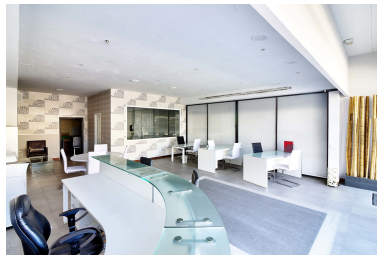

€ / Week

Status: Rent, Vacational

Property Type: Commercial Parking places: by request

Printing day : 7th July 2024

---

Overview:Office in Puerto Banús of 115 m<sup>2</sup>, facade of 10 m<sup>2</sup>.

---

Features: