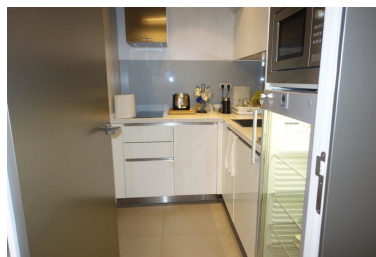

Commercial in Puerto Banús

Reference: R3350650

Bedrooms: by request

Bathrooms: by request

M²: 150

Price: 850,000 €

Status: Sale

Property Type: Commercial Parking places: by request

Printing day : 22nd January 2025

Overview: Fantastic refurbished office in the centre of Puerto Banus. Full equiped.

Features:

Air conditioning, Heating, Luxury