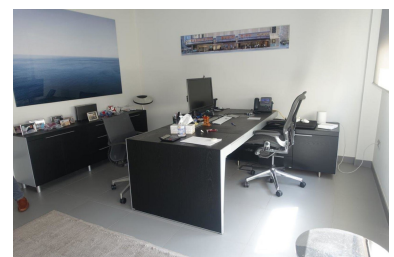

Printing day : 22nd January 2025

Overview: Fantastic refurbished office in the centre of Puerto Banus. Full equiped.

Features:

Air conditioning, Heating, Luxury