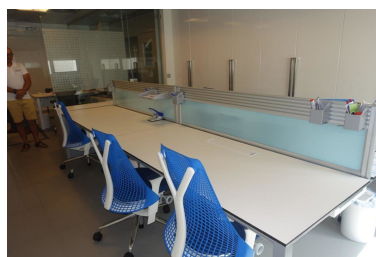

Printing day : 22nd January 2025

Overview: Fantastic refurbished office in the centre of Puerto Banus. Full equiped.

Features:

Air conditioning, Heating, Luxury