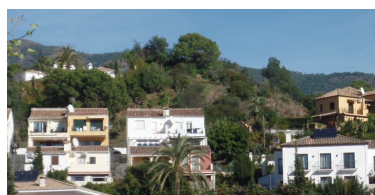

Parking places: by request

Printing day : 19th January  
2025

Overview: The most important building land in Benahavis village for years. HILL TOP plot of 2320m<sup>2</sup> south facing located in the centre of the Benahavis village with panoramic views to the mountains . It is possible build either one or two contemporary style villas on the plot subject to planning. This is a unique plot of land within 3 minutes walk to the main street.