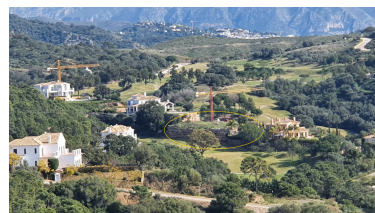

Parking places: by request

Printing day : 22nd January 2025

Overview: Amazing plot with golf and sea views for one villa, retaining wall already built. Located in a central position inside Marbella Club golf resort. 360M2 buildable + basement. Occupation 25%.

Features:

Sea views, Mountain views, Golf, 24H Security