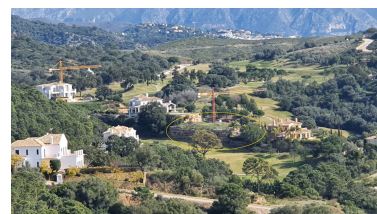

Parking places: by request

Printing day : 27th July 2024

Overview: Amazing plot with golf and sea views for one villa, retaining wall already built. Located in a central position inside Marbella Club golf resort. 360M2 buildable + basement.

Features:

Sea views, Mountain views, Golf, 24H Security