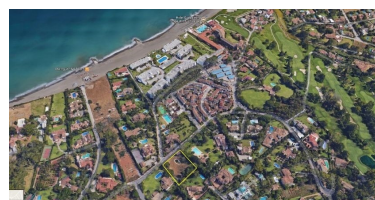

Plot in Guadalmina Baja

Reference: R3025145

Bedrooms: by request

Bathrooms: by request

M²: 2,500

Price: 3,000,000 €

Status: Sale

Property Type: Plot

Parking places: by request

Printing day : 23rd January
2025

Overview:Residential Plot, Guadalupe Baja, Costa del Sol. Garden/Plot 2500 m². Parcela mínima 2.000m² y edificabilidad 0,25% Se puede construir solo 1 casa Setting : Beachside, Village, Close To Golf, Close To Sea.