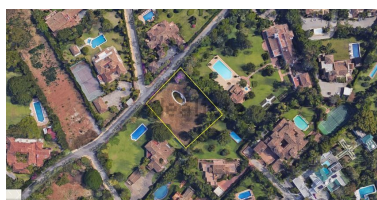

Plot in Guadalmina Baja

Reference: R3025145

Bedrooms: by request

Bathrooms: by request

M²: 2,500

Price: 3,000,000 €

Status: Sale

Property Type: Plot

Parking places: by request

Printing day : 23rd January
2025

Overview:Residential Plot, Guadalupe Baja, Costa del Sol. Garden/Plot 2500 m². Parcela mínima 2.000m² y edificabilidad 0,25% Se puede construir solo 1 casa Setting : Beachside, Village, Close To Golf, Close To Sea.