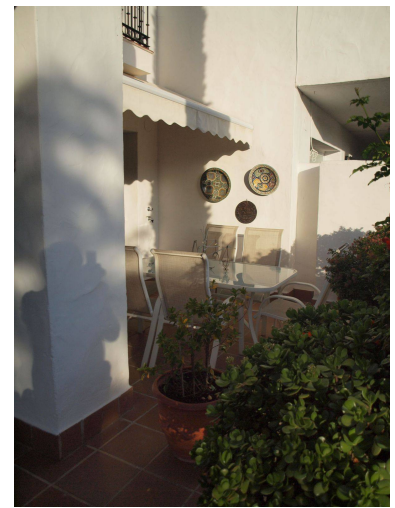

Printing day : 19th January
2025

Overview: RENTED Magnificent townhouse for sale in a gated complex of only 32 houses. This quiet complex is located on the Golden Mile, you can go to the beach in the area of □□the Hotel Puente Romano taking a short walk and also has easy access to Nacional 340 and the motorway with which in a few min, you can be enjoying the charm of the old town of Marbella, its shops and typical restaurants of the city or the beaches, boutiques of renowned fashion brands, luxurious restaurants, trendy bars, shopping malls or cinemas in Puerto Banus. Close to several schools including 2 international, sports areas and golf courses. Of this property it can not only be emphasized its location but the amplitude in all its stays, the luminosity, and its orientation besides the good condition in which it is. It has a large living room with large windows, fireplace and access to one of its terraces (4) and south facing garden. Guest toilet and fitted kitchen overlooking the garden. On the first floor there are 3 bedrooms and 2 bathrooms. The master bedroom has a spacious bathroom with shower and a whirlpool bath plus a dressing room. On this level is the second terrace with access to 2 bedrooms. On the top floor there is another bedroom with sloping ceilings with full bathroom. Currently used as an office. On this level there are 2 terraces, one of them with partial sea views and the other with views to the Concha. The music room, the storage room, the garage and a large living room are in the basement which has many possibilities. Interior garage for 1 car and in the private parking space for 3 cars. Features: Air conditioning, fireplace, alarm, safe, communal pool.