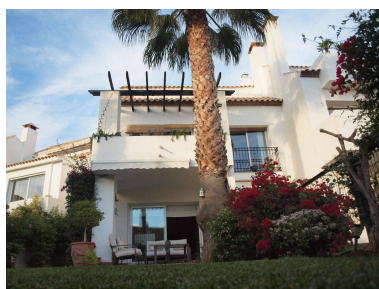

Printing day : 19th January
2025

Overview: RENTED Magnificent townhouse for sale in a gated complex of only 32 houses. This quiet complex is located on the Golden Mile, you can go to the beach in the area of □□the Hotel Puente Romano taking a short walk and also has easy access to Nacional 340 and the motorway with which in a few min, you can be enjoying the charm of the old town of Marbella, its shops and typical restaurants of the city or the beaches, boutiques of renowned fashion brands, luxurious restaurants, trendy bars, shopping malls or cinemas in Puerto Banus. Close to several schools including 2 international, sports areas and golf courses. Of this property it can not only be emphasized its location but the amplitude in all its stays, the luminosity, and its orientation besides the good condition in which it is. It has a large living room with large windows, fireplace and access to one of its terraces (4) and south facing garden. Guest toilet and fitted kitchen overlooking the garden. On the first floor there are 3 bedrooms and 2 bathrooms. The master bedroom has a spacious bathroom with shower and a whirlpool bath plus a dressing room. On this level is the second terrace with access to 2 bedrooms. On the top floor there is another bedroom with sloping ceilings with full bathroom. Currently used as an office. On this level there are 2 terraces, one of them with partial sea views and the other with views to the Concha. The music room, the storage room, the garage and a large living room are in the basement which has many possibilities. Interior garage for 1 car and in the private parking space for 3 cars. Features: Air conditioning, fireplace, alarm, safe, communal pool.

Features:

Pool, Air conditioning, Sea views, Mountain views, Private garden, Alarm system, Parking, Resale