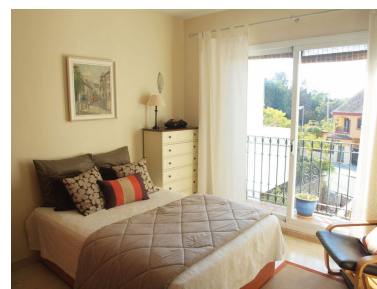

Townhouses in The Golden Mile

Reference: R2814287

Bedrooms: 4

Bathrooms: 4

M²: 270

Price: 630,000 €

Status: Sale

Property Type: Townhouses Parking places: by request

Printing day : 19th January
2025

Overview: RENTED Magnificent townhouse for sale in a gated complex of only 32 houses. This quiet complex is located on the Golden Mile, you can go to the beach in the area of □□the Hotel Puente Romano taking a short walk and also has easy access to Nacional 340 and the motorway with which in a few min, you can be enjoying the charm of the old town of Marbella, its shops and typical restaurants of the city or the beaches, boutiques of renowned fashion brands, luxurious restaurants, trendy bars, shopping malls or cinemas in Puerto Banus. Close to several schools including 2 international, sports areas and golf courses. Of this property it can not only be emphasized its location but the amplitude in all its stays, the luminosity, and its orientation besides the good condition in which it is. It has a large living room with large windows, fireplace and access to one of its terraces (4) and south facing garden. Guest toilet and fitted kitchen overlooking the garden. On the first floor there are 3 bedrooms and 2 bathrooms. The master bedroom has a spacious bathroom with shower and a whirlpool bath plus a dressing room. On this level is the second terrace with access to 2 bedrooms. On the top floor there is another bedroom with sloping ceilings with full bathroom. Currently used as an office. On this level there are 2 terraces, one of them with partial sea views and the other with views to the Concha. The music room, the storage room, the garage and a large living room are in the basement which has many possibilities. Interior garage for 1 car and in the private parking space for 3 cars. Features: Air conditioning, fireplace, alarm, safe, communal pool.