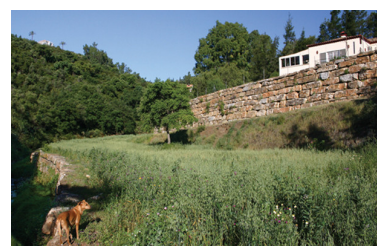

Parking places: by request

Printing day : 28th
December 2024

Overview: This rustic-style country villa is located in the township of Benahavis. The one-of-a-kind property is as close to peace, quiet and nature as you can get. The plot size allows up to 1.166 m² of residential construction, with plenty of room left for whatever your heart desires. With all day sun and valley views, this property has a year-round freshwater stream and borders on a green zone. Distance to the beach: 15mn drive Distance to bar/restaurant: 5 mn drive

Features:

Heating, Mountain views, Private garden, Alarm system, 24H Security, Parking