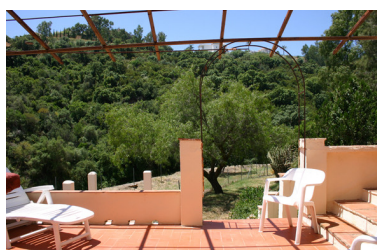

Parking places: by request

Printing day : 28th
December 2024

Overview: This rustic-style country villa is located in the township of Benahavis. The one-of-a-kind property is as close to peace, quiet and nature as you can get. The plot size allows up to 1.166 m² of residential construction, with plenty of room left for whatever your heart desires. With all day sun and valley views, this property has a year-round freshwater stream and borders on a green zone. Distance to the beach: 15mn drive Distance to bar/restaurant: 5 mn drive

Features:

Heating, Mountain views, Private garden, Alarm system, 24H Security, Parking