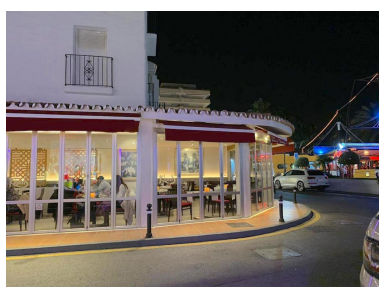

Commercial in Puerto Banús

Reference: R2461418

Bedrooms: by request

Bathrooms: by request

M<sup>2</sup>: 110

Price: 7,500,000 €

Status: Sale

Property Type: Commercial Parking places: by request

Printing day : 11th January 2025

---

Overview:Local commercial in a Prime located in a First line of Puerto Banus, 110m2 and 70m2 terrace

---

Features:

Beachfront, Investment, Resale