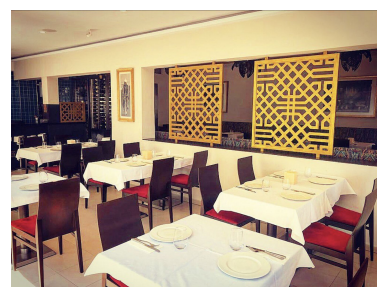

Printing day : 11th January 2025

---

Overview:Local commercial in a Prime located in a First line of Puerto Banus, 110m2 and 70m2 terrace

---

Features:

Beachfront, Investment, Resale