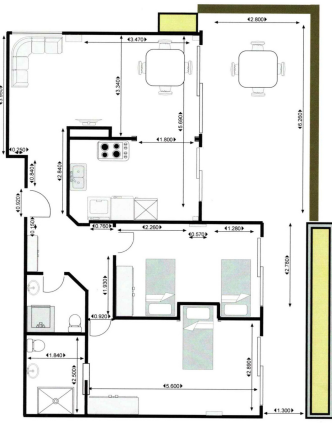

Apartment in Benahavís

Reference: R2242625

Bedrooms: 2
Status: Sale

Bathrooms: 2
Property Type: Apartment

M²: 90
Parking places: by request

Price: 130,000 €
Printing day : 3rd July 2024

Overview: Parque Botanico Resort and Country Club in Las Lomas de Guadalmina is a wonderful place of peace and tranquility located in the hills amid lush vegetation and running waters, and yet it is only 5 minutes drive from the nearest beaches and 10 minutes from the busy cities of San Pedro and the port city of Estepona, Puerto Banús and Marbella. The property is surrounded by nature trails, several outdoor pools and has a full on-site spa and large heated pool, five tennis courts all the time, two squash courts and a gym. The apartment is brand new, has 90 m², with two bedrooms and two bathrooms one of them insuite, living room with fireplace, kitchen with furniture but without appliances, marble floors, fitted wardrobes, hot / cold air conditioning, large terrace to all the bedrooms and kitchen, an individual parking space and storage.